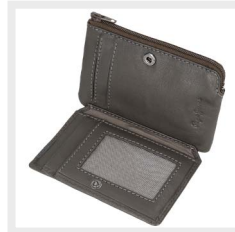

MARSHAL 450043.

Composición / Composition: Piel / Leather

DETALLES / DETAILS

Ref. 450043 800 0 20

Monedero /

Purse

11x7x1,5cm

2 Tarjetas /
2 Card Slots

● C/ 20

● C/ 30

● C/ 22

Ref. 450043 801 0 22

Monedero - Tarjetero /

Purse - Cardholder

11x7x1,5cm

6 Tarjetas /
6 Card Slots

● C/ 30

● C/ 22

Ref. 450043 814 0 30

Billetero / Wallet

11x8x1cm

6 Tarjetas /
6 Card Slots

● C/ 60

● C/ 30