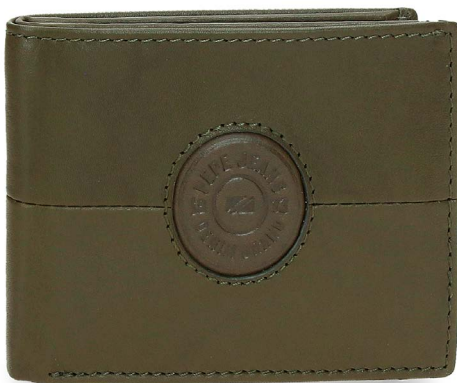

CRACKER 450042.

Composición / Composition: Piel / Leather

DETALLES / DETAILS

Ref. 450042 813 0 30

Billetero / Wallet

8,5x11,5x1cm

6 Tarjetas /
6 Card Slots

● C/ 30
● C/ 62

Ref. 450042 814 0 51

Billetero / Wallet

11x8x1cm

6 Tarjetas /
6 Card Slots

● C/ 30
● C/ 51
● C/ 62

Ref. 450042 818 0 62

Billetero / Wallet

12,5x9,5x1cm

4 Tarjetas /
4 Card Slots

● C/ 62