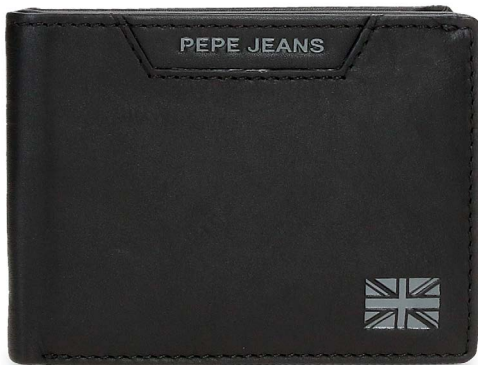

2 Tarjetas /

2 Card Slots

**Ref. 450078 801 0 30**

Monedero /

Purse

11x7x1,5cm

6 Tarjetas /

6 Card Slots