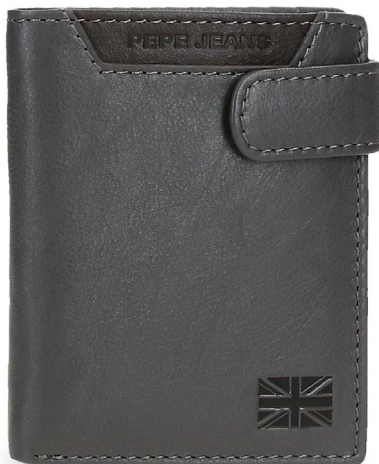

Ref. 450078 811 0 20

Billetero / Wallet
8,5x10,5x1cm

6 Tarjetas /
6 Card Slots