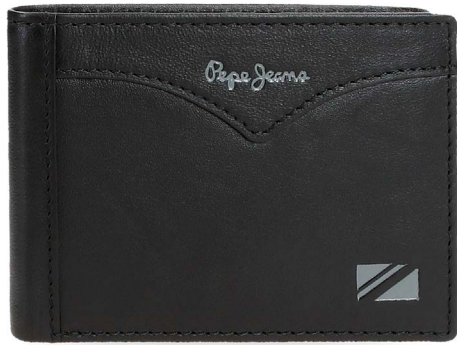

9 Tarjetas /  
9 Card Slots

- C/ 21
- C/ 30

C/20  
Negro / Black

C/21  
Gris / Grey

C/30  
Marino / Navy

C/60  
Marrón / Brown

**Ref. 450066 819 0 20**

Billetero / Wallet  
11x8x1cm