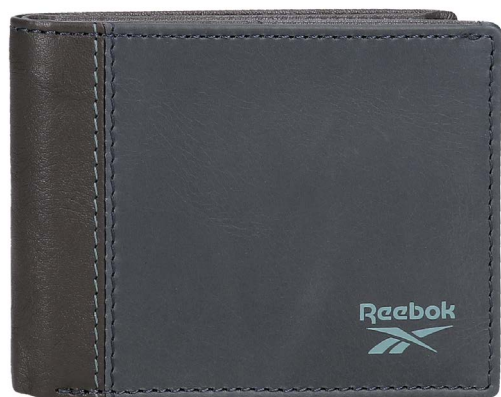

Ref. 550004 801 0 30

Monedero - Tarjetero /
Purse - Cardholder

11x7x1,5cm

6 Tarjetas /
6 Card Slots

C/ 30

Ref. 550004 814 0 30

Billetero / Wallet

11x8x1cm

6 Tarjetas /
6 Card Slots

C/ 30