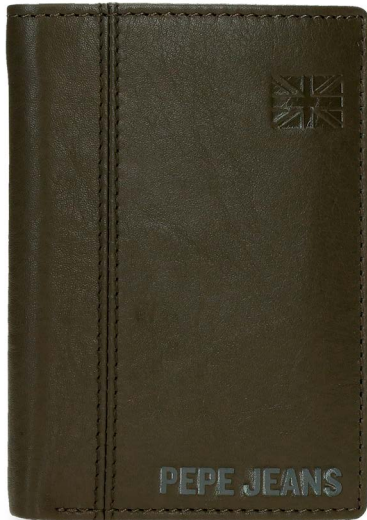

Billetero / Wallet

8,5x10,5x1cm

6 Tarjetas /

6 Card Slots

C/20  
Negro / Black

C/51  
Caqui / Khaki

**Ref. 450075 813 0 51**

Billetero / Wallet  
8,5x11,5x1cm