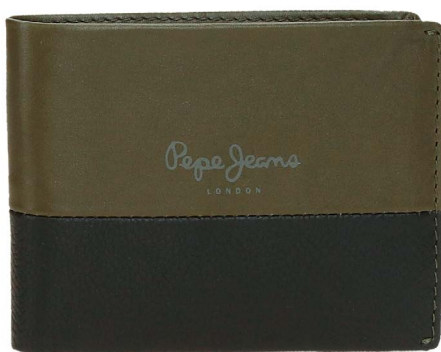

Billetero / Wallet  
11x8,5x1cm

6 Tarjetas /  
6 Card Slots

C/ 51

Ref. 450039 814 0 51

Billetero / Wallet  
11x8x1cm

6 Tarjetas /  
6 Card Slots

C/ 22

C/ 51