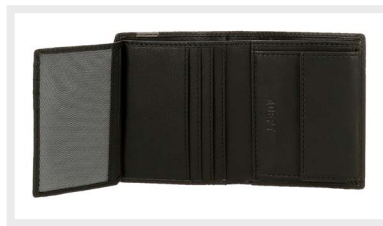

C/34  
Marino / Navy

C/21  
Antracita / Anthracite

**Ref. 250006 811 0 20**

Billetero / Wallet  
8,5x10,5x1cm

6 Tarjetas /  
6 Card Slots

- C/20
- C/34
- C/21

**Ref. 250006 812 0 34**

Billetero / Wallet  
8,5x17,5x1cm