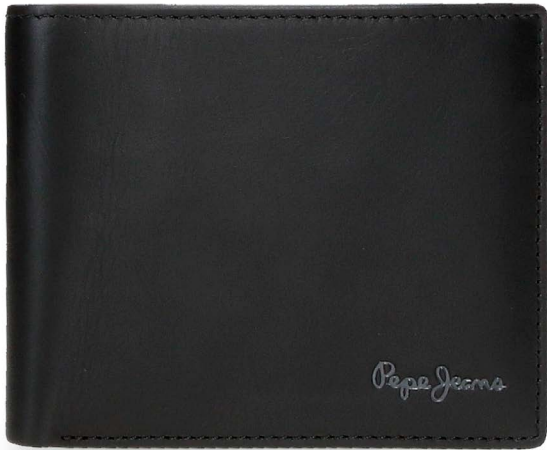

Billetero / Wallet  
11x8,5x1cm

6 Tarjetas /  
6 Card Slots

**Ref. 450076 816 0 60**

Billetero / Wallet  
11,5x8,5x1cm

9 Tarjetas /  
9 Card Slots

C/20  
Negro / Black

C/34  
Azul / Blue

C/60  
Marrón / Brown