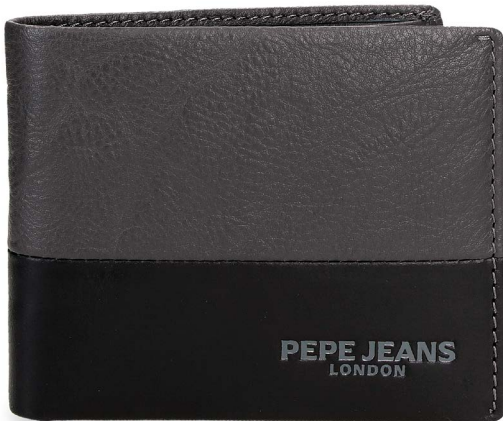

Ref. 450074 819 0 20

Billetero / Wallet
11x8x1cm

3 Tarjetas /
3 Card Slots