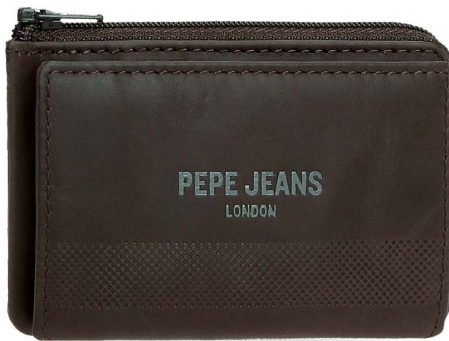

Ref. 450067 801 0 60

Monedero - Tarjetero /

Purse - Cardholder

11x7x1,5cm

6 Tarjetas /

6 Card Slots

● C/ 60