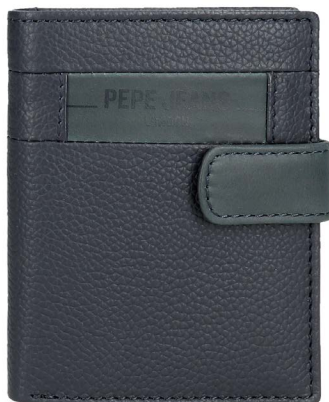

Ref. 450044 814 0 22

Billetero / Wallet  
11x8x1cm

6 Tarjetas /  
6 Card Slots

● C/ 30  
● C/ 22

Ref. 450044 815 0 60

Billetero / Wallet  
11x8,5x1cm

6 Tarjetas /  
6 Card Slots

● C/ 60  
● C/ 30  
● C/ 22

Ref. 450044 812 0 30

Billetero / Wallet  
8,5x10,5x1cm

6 Tarjetas /  
6 Card Slots

● C/ 60  
● C/ 30  
● C/ 22

C/20  
Negro / Black

C/60  
Marrón / Brown

C/30  
Marino / Navy

C/22  
Gris / Grey