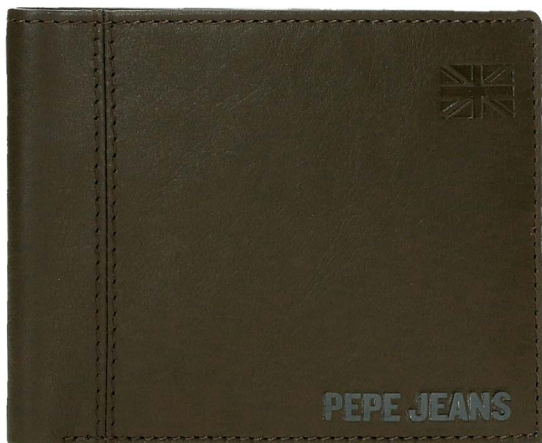

Ref. 450075 819 0 20

Billetero / Wallet
11x8x1cm

3 Tarjetas /
3 Card Slots