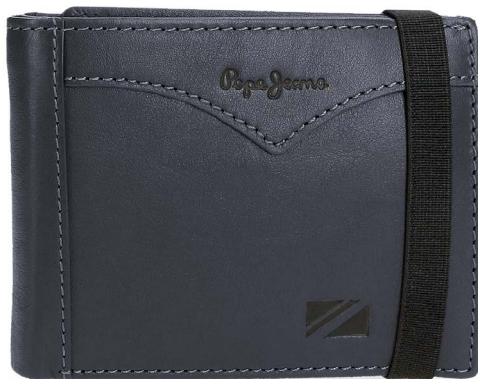

Ref. 450066 816 0 30

Billetero / Wallet
11,5x8,5x1cm

9 Tarjetas /
9 Card Slots

- C/ 21
- C/ 30