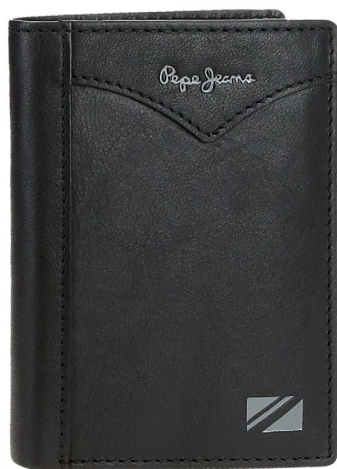

Ref. 450066 812 0 21

Billetero / Wallet
8,5x10,5x1cm

6 Tarjetas /
6 Card Slots

- C/ 21
- C/ 30