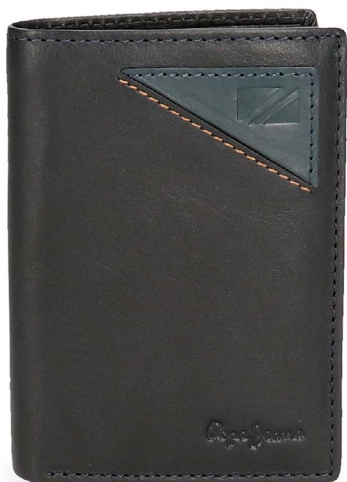

C/60  
Marrón / Brown

C/30  
Marino / Navy

C/61  
Cuero / Leather Brown

**Ref. 450027 806 0 60**  
Tarjetero / Cardholder  
9,5x7,5cm

6 Tarjetas /  
6 Card Slots

● C/ 60  
● C/ 61

**Ref. 450027 813 0 30**  
Billetero / Wallet  
8,5x11,5x1cm