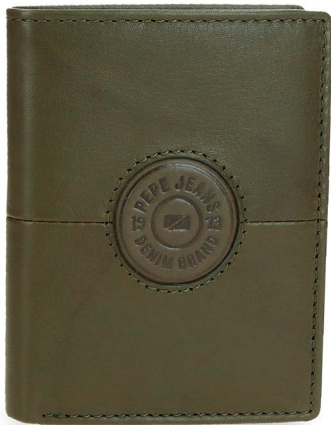

- C/ 20
- C/ 30
- C/ 51

C/20  
Negro / Black

C/30  
Marino / Navy

C/51  
Caqui / Khaki

C/62  
Camel

**Ref. 450042 811 0 51**

Billetero / Wallet  
8,5x10,5x1cm

6 Tarjetas /  
6 Card Slots