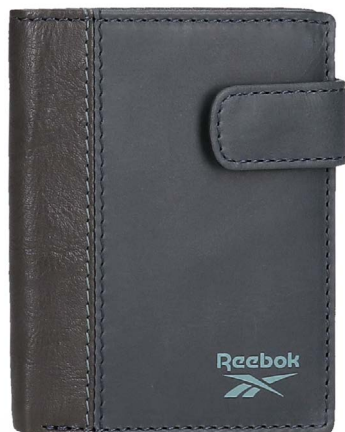

C/ 30

Ref. 550004 814 0 30

Billetero / Wallet

11x8x1cm

6 Tarjetas /  
6 Card Slots

C/ 30

Ref. 550004 812 0 30

Billetero / Wallet

8,5x10,5x1cm

6 Tarjetas /  
6 Card Slots

C/ 30

Reebok

Reebok

C/30  
Marino / Navy

**Ref. 550004 811 0 30**

Billetero / Wallet  
8,5x10,5x1cm