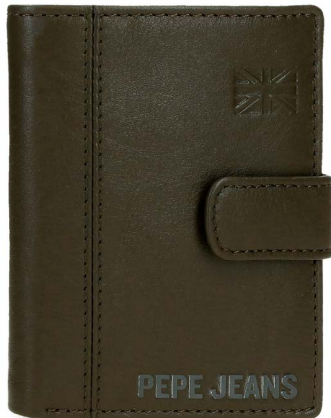

Ref. 450075 817 0 20

Billetero / Wallet
11x8,5x1cm

9 Tarjetas /
9 Card Slots

Tarjetero Extraible /
Removable Card Case