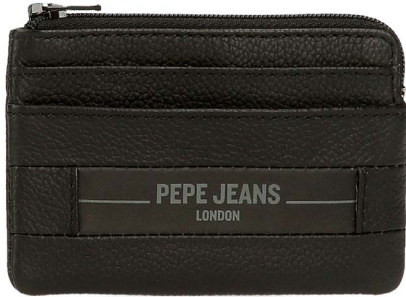

CHECKBOX 450044.

Composición / Composition: Piel / Leather

DETALLES / DETAILS

Ref. 450044 800 0 20

Monedero / Purse
11x7x1,5cm

2 Tarjetas /
2 Card Slots

● C/ 20 ● C/ 30
● C/ 60 ● C/ 22

Ref. 450044 814 0 22

Billetero / Wallet
11x8x1cm

6 Tarjetas /
6 Card Slots

● C/ 30
● C/ 22

Ref. 450044 815 0 60

Billetero / Wallet
11x8,5x1cm

6 Tarjetas /
6 Card Slots

● C/ 60
● C/ 30
● C/ 22

Ref. 450044 812 0 30

Billetero / Wallet
8,5x10,5x1cm

6 Tarjetas /
6 Card Slots

● C/ 60
● C/ 30
● C/ 22