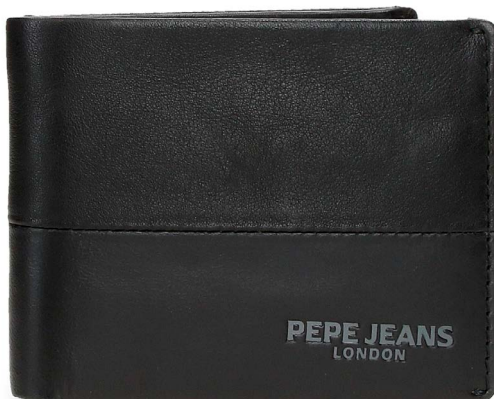

Ref. 450074 817 0 21

Billetero / Wallet
11x8,5x1cm

9 Tarjetas /
9 Card Slots

Tarjetero Extraible /
Removable Card Case