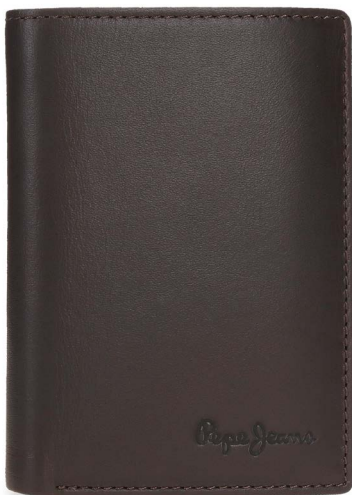

Ref. 450076 812 0 34

Billetero / Wallet
8,5x10,5x1cm

6 Tarjetas /
6 Card Slots