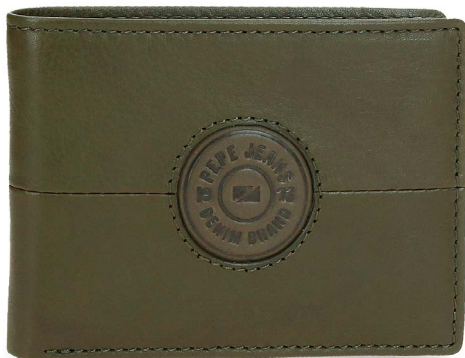

Billetero / Wallet 9 Tarjetas /  
11,5x8,5x1cm 9 Card Slots

- C/ 20
- C/ 51
- C/ 62

**Ref. 450042 815 0 30**

Billetero / Wallet 6 Tarjetas /  
11x8,5x1cm 6 Card Slots

- C/ 20
- C/ 30
- C/ 51
- C/ 62

**Ref. 450042 819 0 51**

Billetero / Wallet 3 Tarjetas /  
11x8x1cm 3 Card Slots

- C/ 20
- C/ 30
- C/ 51