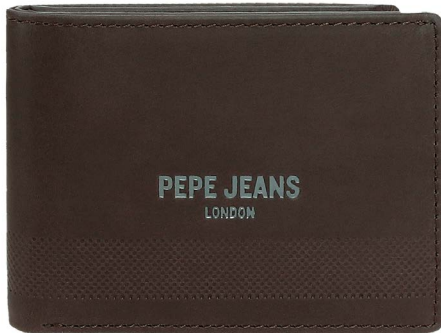

Ref. 450067 814 0 60

Billetero / Wallet
11x8x1cm

6 Tarjetas /
6 Card Slots

- C/ 30
- C/ 60