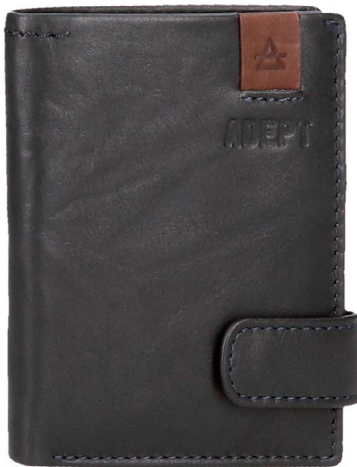

C/34  
Marino / Navy

C/21  
Antracita / Anthracite

**Ref. 250006 811 0 20**

Billetero / Wallet  
8,5x10,5x1cm

6 Tarjetas /  
6 Card Slots

- C/20
- C/34
- C/21

**Ref. 250006 812 0 34**

Billetero / Wallet  
8,5x17,5x1cm