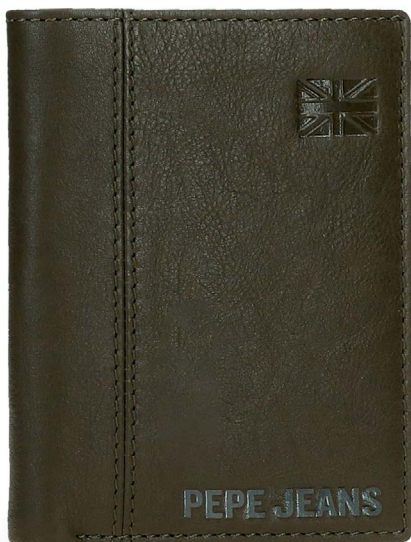

Ref. 450075 801 0 20

Monedero /
Purse
11x7x1,5cm

6 Tarjetas /
6 Card Slots