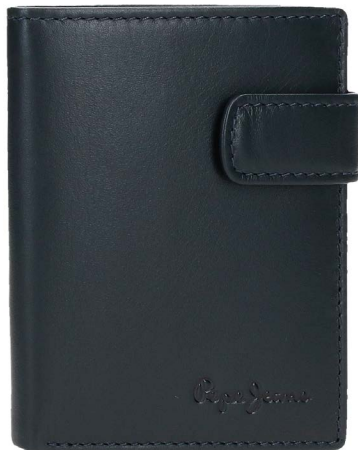

11x8,5x1cm

6 Tarjetas /  
6 Card Slots

C/20  
Negro / Black

C/34  
Azul / Blue

C/60  
Marrón / Brown

**Ref. 450076 811 0 20**

Billetero / Wallet  
8,5x10,5x1cm

6 Tarjetas /  
6 Card Slots