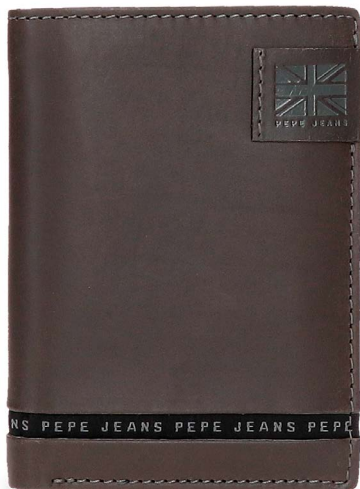

6 Tarjetas /
6 Card Slots