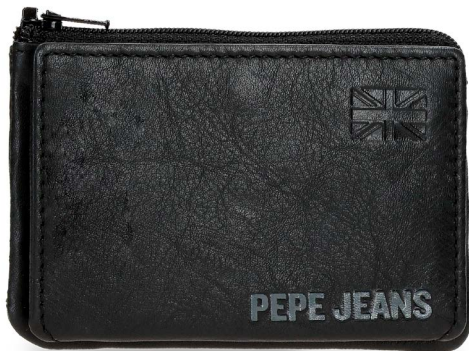

Ref. 450075 813 0 51

Billetero / Wallet
8,5x11,5x1cm

6 Tarjetas /
6 Card Slots