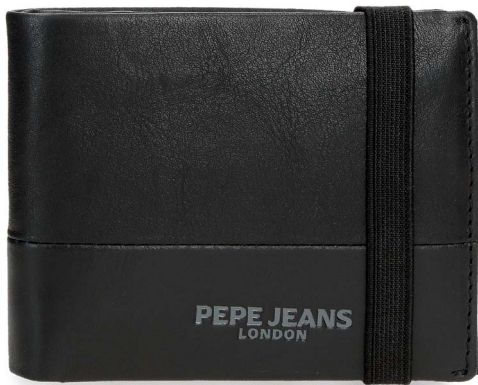

ITHACA 450074.

Composición / Composition: Piel / Leather

DETALLES / DETAILS

Ref. 450074 816 0 20

Billetero / Wallet 9 Tarjetas /
11,5x8,5x1cm 9 Card Slots

Ref. 450074 812 0 21

Billetero / Wallet 6 Tarjetas /
8,5x10,5x1cm 6 Card Slots

Ref. 450074 818 0 60

Billetero / Wallet 4 Tarjetas /
12,5x9,5x1cm 4 Card Slots