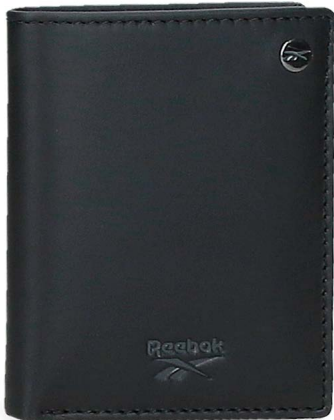

Ref. 550005 806 0 34
Tarjetero / Cardholder
9,5x7,5cm

6 Tarjetas /
6 Card Slots

● C/ 34

6 Tarjetas /
6 Card Slots

● C/ 20
● C/ 34

6 Tarjetas /
6 Card Slots

● C/ 61
● C/ 34