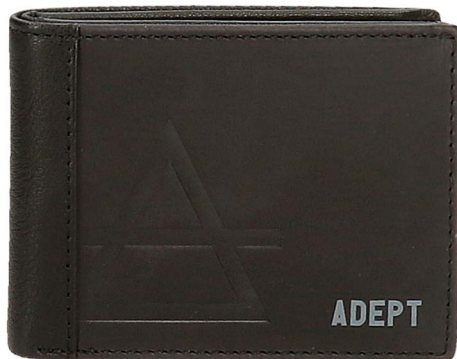

Ref. 250004 813 0 60

Billetero / Wallet
8,5x11,5x1cm

6 Tarjetas /
6 Card Slots

● C/ 20
● C/ 60
● C/ 30

Ref. 250004 814 0 20

Billetero / Wallet
11x8x1cm

6 Tarjetas /
6 Card Slots

● C/ 20
● C/ 60
● C/ 30