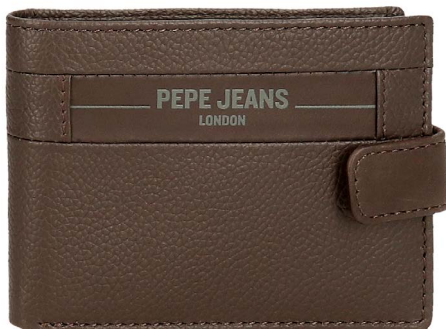

Ref. 450044 814 0 22

Billetero / Wallet
11x8x1cm

6 Tarjetas /
6 Card Slots

● C/ 30
● C/ 22