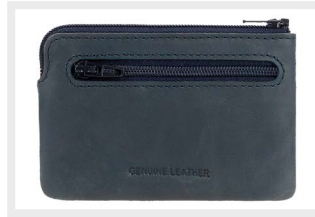

Ref. 450067 801 0 60

Monedero - Tarjetero /

Purse - Cardholder

11x7x1,5cm

6 Tarjetas /

6 Card Slots

● C/ 60