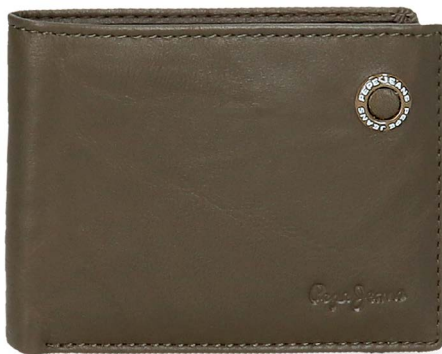

Billetero / Wallet  
11x8,5x1cm

6 Tarjetas /  
6 Card Slots

- C/ 60
- C/ 51

**Ref. 450021 816 0 20**

Billetero / Wallet  
11,5x8,5x1cm

9 Tarjetas /  
9 Card Slots

- C/ 20
- C/ 60

**Ref. 450021 819 0 51**