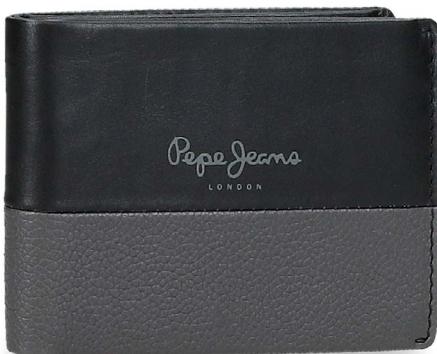

Ref. 450039 814 0 51

Billetero / Wallet
11x8x1cm

6 Tarjetas /
6 Card Slots

C/ 22

C/ 51