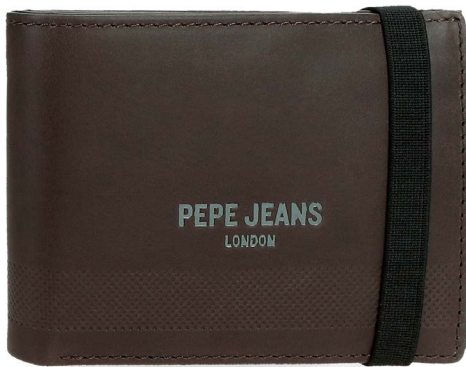

- C/ 30
- C/ 60

C/20  
Negro / Black

C/30  
Marino / Navy

C/60  
Marrón / Brown

**Ref. 450067 819 0 20**

Billetero / Wallet  
11x8x1cm

3 Tarjetas /  
3 Card Slots

- C/20
- C/30
- C/60