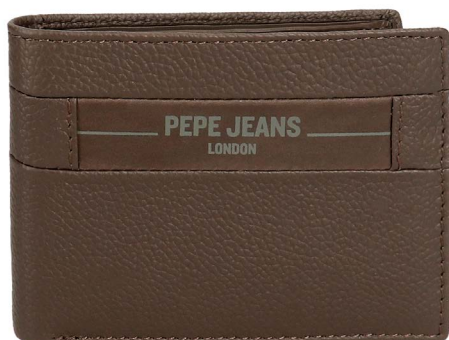

C/22
6 Tarjetas /
6 Card Slots