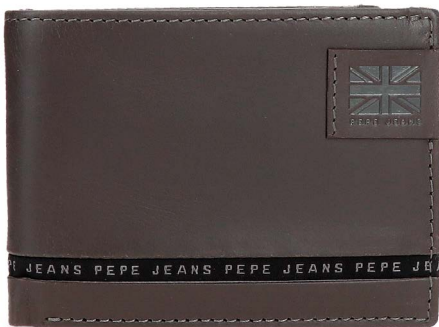

Billetero / Wallet  
12,5x9,5x1cm

4 Tarjetas /  
4 Card Slots

C/20  
Negro / Black

C/60  
Marrón / Brown

**Ref. 450072 819 0 20**  
Billetero / Wallet  
11x8x1cm

3 Tarjetas /  
3 Card Slots

**Ref. 450072 814 0 60**  
Billetero / Wallet  
11x8x1cm