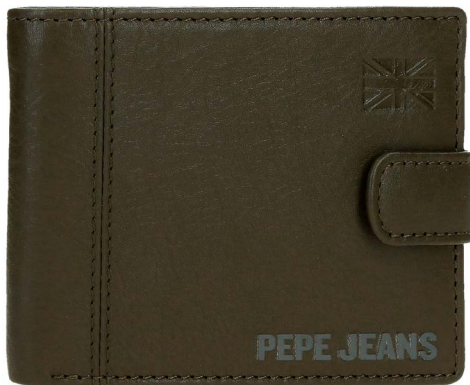

Ref. 450075 800 0 20

Monedero /

Purse

11x7x1,5cm

2 Tarjetas /

2 Card Slots