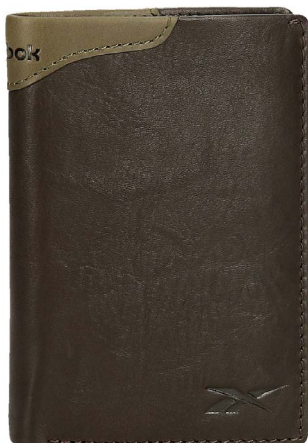

**Ref. 550003 815 0 50**

Billetero / Wallet  
11x8,5x1cm

6 Tarjetas /  
6 Card Slots

-  C/ 20
-  C/ 30
-  C/ 60
-  C/ 50

**Ref. 550003 819 0 30**

Billetero / Wallet  
11,5x8x1cm

6 Tarjetas /  
6 Card Slots

-  C/ 20
-  C/ 30
-  C/ 60