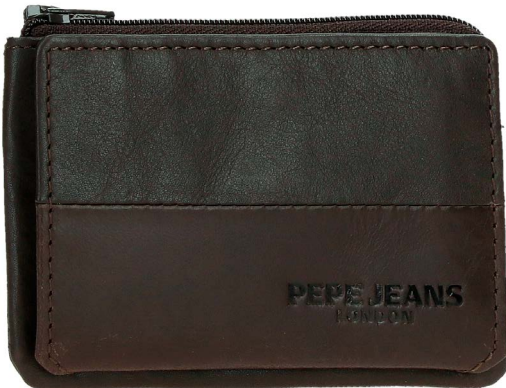

Ref. 450074 800 0 21

Monedero /

Purse

11x7x1,5cm

2 Tarjetas /

2 Card Slots