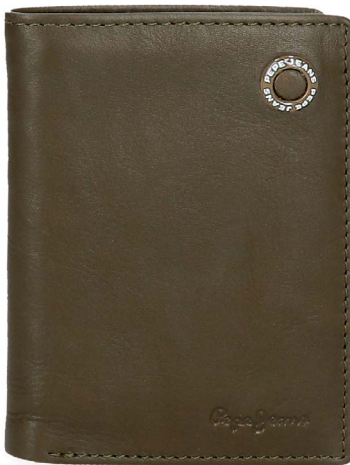

Ref. 450021 812 0 30

Billetero / Wallet

8,5x10,5x1cm

6 Tarjetas /
6 Card Slots

- C/ 20
- C/ 60
- C/ 30
- C/ 51