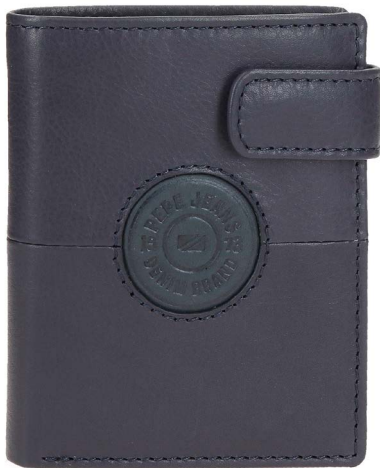

Ref. 450042 811 0 51

Billetero / Wallet
8,5x10,5x1cm

6 Tarjetas /
6 Card Slots

- C/ 30
- C/ 51
- C/ 62