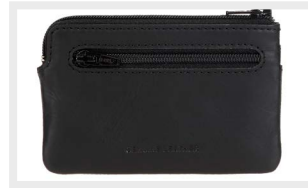

Ref. 450040 800 0 20

Monedero /

Purse

11x7x1,5cm

2 Tarjetas /

2 Card Slots

- C/ 20
- C/ 60
- C/ 30
- C/ 50