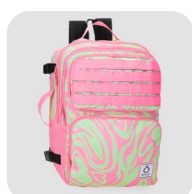

● Ref. 290002933016
● Ref. 290002932016

● Ref. 290002933017
● Ref. 290002932017

● Ref. 290002933018
● Ref. 290002932018