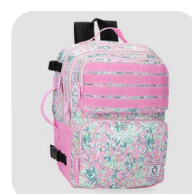

● Ref. 290002933015
● Ref. 290002932015

● Ref. 290002933016
● Ref. 290002932016

● Ref. 290002933017
● Ref. 290002932017

● Ref. 290002933018
● Ref. 290002932018

Pepe Jeans®
LONDON

BOTELLAS / BOTTLES

ARIS
490001