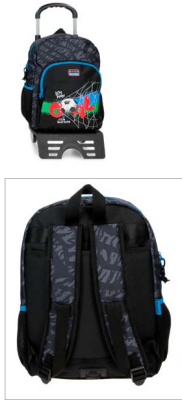

110088.

NEW

Ref. 110088235120
Mochila Adaptable /
Adaptable Backpack 38cm
30x38x12cm

Ref. 110088235220
con Carro / with trolley

Ref. 110088281120
Mochila Adaptable
Doble Compartimento /
Adaptable Backpack
Two Pockets 45cm
32x45x19cm

Ref. 110088281220
con Carro / with trolley