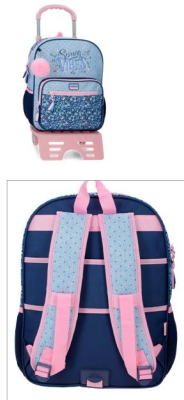

Cartera Escolar /  
Satchel  
38x28x6cm

Viaje / Travel

**Ref. 130066100031**  
Trolley 55cm

**Ref. 130066101031**  
Trolley 65cm

**Ref. 130066102031**  
Set 2 - 55/65cm

110086.

NEW

**Ref. 110086235130**  
Mochila Adaptable /  
Adaptable Backpack 38cm  
30x38x12cm