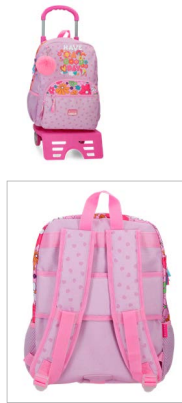

NEW

Ref. 110084235184
Mochila Adaptable /
Adaptable Backpack 38cm
30x38x12cm

Ref. 110084235282
con Carro / with trolley

Ref. 110084281182
Mochila Adaptable
Doble Compartimento /
Adaptable Backpack
Two Pockets 45cm
32x45x19cm

Ref. 110084281282
con Carro / with trolley