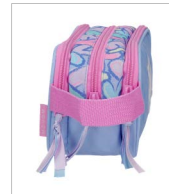

110081.

Best Wishes

Composición / Composition: Poliéster / Polyester

NEW

SS

Ref. 110081407081
Portatodo Tres Compartimento /
Carry All Three Compartments
22x10x9cm