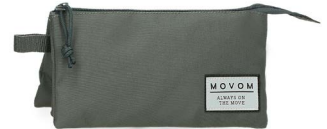

**Ref. 110064265051**  
Mochila / Backpack 45cm - 31x45x15cm

**Ref. 110064265151**  
Adaptable

**Ref. 110064265251**  
con Carro / with Trolley

**Ref. 110064402051**  
Portatodo /  
Carry All  
22x7x3cm

**Ref. 110064405051**  
Portatodo Tres Compartimentos /  
Carry All Three Compartments  
22x12x5cm