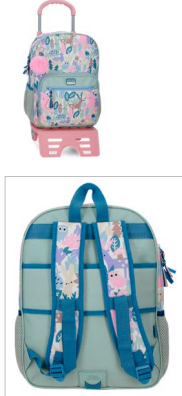

50x38x20cm

**Ref. 130066100053**

Trolley 55cm

NEW

**Ref. 110085235152**  
Mochila Adaptable /  
Adaptable Backpack 38cm  
30x38x12cm

**Ref. 110085235252**  
con Carro / with trolley

**Ref. 110085281152**  
Mochila Adaptable  
Doble Compartimento /  
Adaptable Backpack  
Two Pockets 45cm  
32x45x19cm