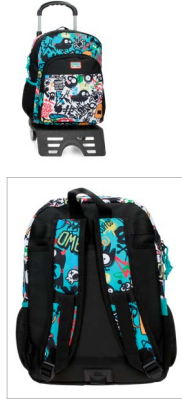

## Viaje / Travel

- C/ 16
- C/ 32

Ref. 130068103016

Necaser Adaptable ABS /  
Adaptable Beauty Case ABS  
29x21x15cm

Ref. 130068114032

50x38x20cm

Ref. 130068100016

Trolley 55cm