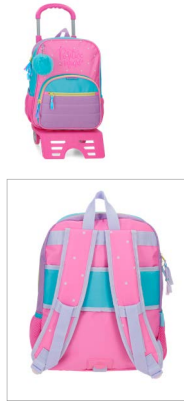

**Ref. 110083303070**

Bolsa de Viaje /  
Travel Bag 41cm  
41x21x21cm

Viaje / Travel

**Ref. 130064103071**

Necesar Adaptable ABS /  
Adaptable Beauty Case ABS  
29x21x15cm

**Ref. 130064100071**

Trolley 55cm

**Ref. 110083235170**  
Mochila Adaptable /  
Adaptable Backpack 38cm  
30x38x12cm

**Ref. 110083235270**  
con Carro / with trolley

**Ref. 110083281170**  
Mochila Adaptable  
Doble Compartimento /  
Adaptable Backpack  
Two Pockets 45cm  
32x45x19cm