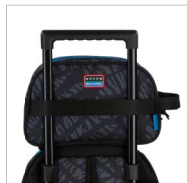

**Ref. 110088405020**

Portatodo Tres Compartimento /  
Carry All Three Compartments  
22x12x5cm

Viaje / Travel

**Ref. 130069100020**  
Trolley 55cm

**Ref. 130069101020**  
Trolley 65cm

**Ref. 130069102020**  
Set 2 - 55/65cm