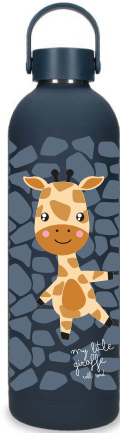

Ref. 190013932030

Botella / Bottle
7,8x26cm

750ml.