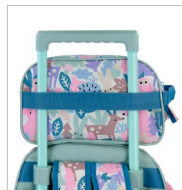

**Ref. 110085405052**

Portatodo Tres Compartimento /  
Carry All Three Compartments  
22x12x5cm

**Viaje / Travel**

**Ref. 130066103053**

Neceser Adaptable ABS /  
Adaptable Beauty Case ABS  
29x21x15cm

**Ref. 130066114053**