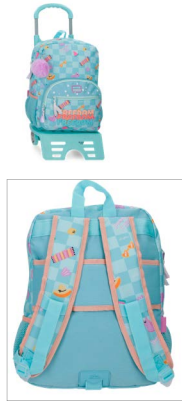

Neceser Adaptable ABS /  
Adaptable Beauty Case ABS  
29x21x15cm

**Ref. 130063100035**  
Trolley 55cm

**Ref. 130063101035**  
Trolley 65cm

**Ref. 130063102035**  
Set 2 - 55/65cm

NEW

**Ref. 110082235135**  
Mochila Adaptable /  
Adaptable Backpack 38cm  
30x38x12cm