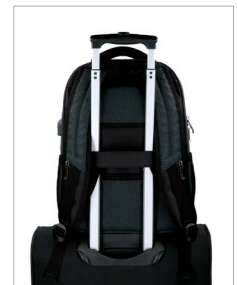

Ref. 120013 202 0 20

Mochila Portaordenador /
Laptop Backpack
27x36x12cm
11,6 L.

Ref. 120013 233 0 30

Mochila Adaptable Portaordenador 15,6" /
Adaptable Laptop Backpack 15,6"
30x42x14,5cm
18,2 L.