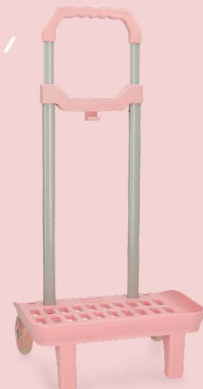

170009915070

FUCSIA /
FUCHSIA