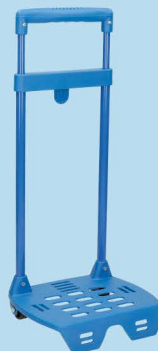

170006919034