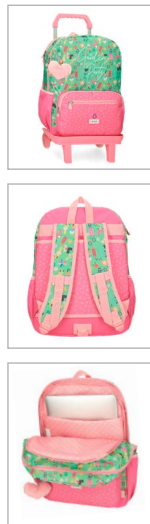

Ref. 210064298050
 Mochila-Trolley Compact 2 Ruedas Dobles Dos
 Compartimentos / Compact Trolley-Backpack 2
 Double Wheels Two Compartments
 33x44x21cm

Ref. 210064502050
 Gym Sac
 35x46cm

Ref. 210064255050
Mochila Paseo /
Backpack 32cm
25x32x12cm

Ref. 210064255150
Adaptable

Ref. 210064255250
Mochila con carro /
Backpack with trolley

Ref. 210064235050
Mochila /
Backpack 38cm
30x38x12cm

Ref. 210064235150
Adaptable

Ref. 210064235250
Mochila con carro /
Backpack with trolley