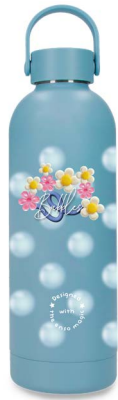

Ref. 210081235181

Mochila Adaptable /
Adaptable Backpack
38cm - 30x38x12cm

Ref. 210081235281

Mochila con carro /
Backpack with trolley

210080. BUBBLES

Ref. 290002933012

Botella / Bottle

7x23cm
500ml.