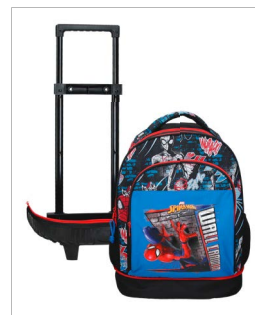

Desmontable / Removable