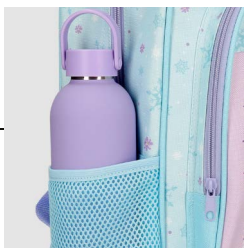

Bolsillo lateral para botella
Lateral pocket for bottle