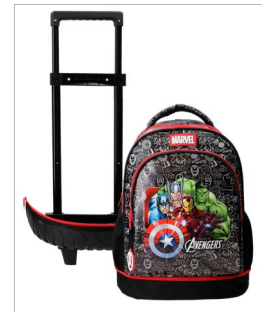

Desmontable / Removable

NEW

Ref. 320026298020
Mochila-Trolley Compact Dos Ruedas Dobles
Desmontable con cremallera Dos Compartimentos
/ Compact Trolley-Backpack Removable Dos
Double Wheels Two Compartments
32x43x21cm