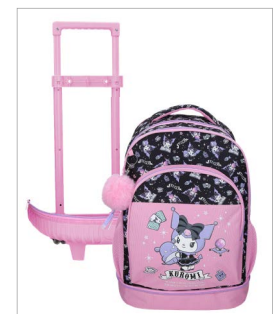

Desmontable / Removable