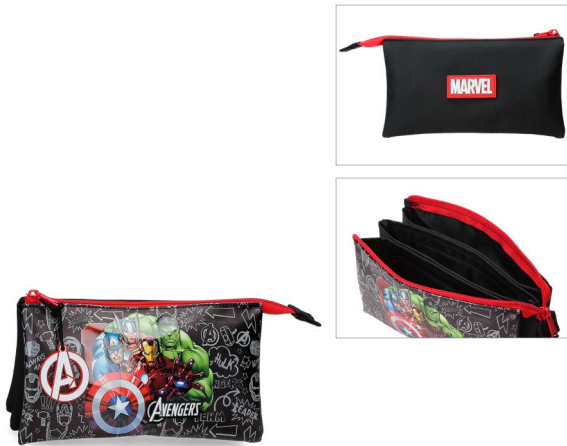

Ref. 320026405020

Portatodo Tres Compartimentos /
Carry All Three Compartments
22x12x5cm