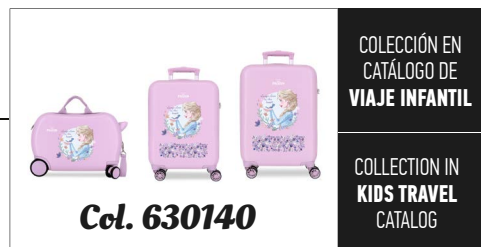

Ref. 610072405081
Portatodo Tres Compartimentos /
Carry All Three Compartments
23x9x7cm

610072. Close to the heart Frozen

Composición / Composition: 100% PES

COLECCIÓN EN
CATÁLOGO DE
VIAJE INFANTIL

COLLECTION IN
KIDS TRAVEL
CATALOG

Col. 630140