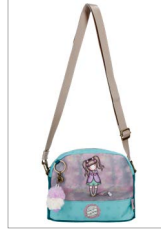

Ref. 610053208030

Mochila / Backpack 25cm
21x25x10cm

Ref. 610053208130
Adaptable

Ref. 610053208230
Con carro

320015.

A Whispered Key

Composición / Composition: 100% PES

Ref. 320015542081
Bandolera /
Shoulder Bag
20,5x16,5x6cm