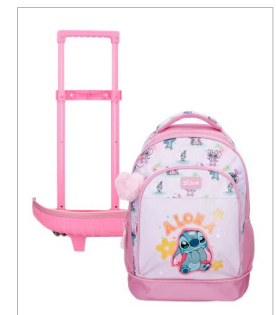

Cremallera / Zipper