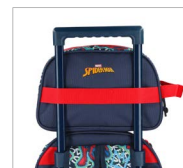

Ref. 610094532030
Bandolera /
Shoulder Bag
15x20x6cm