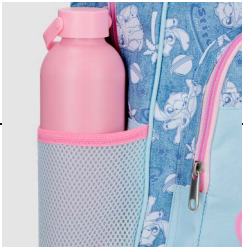

Bolsillo lateral para botella
Lateral pocket for bottle