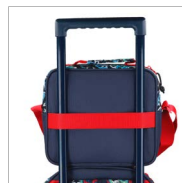

NEW

Ref. 610094934030
Bandolera Portabotellas /
Crossbody Bottle Bag
8x22,5x8cm