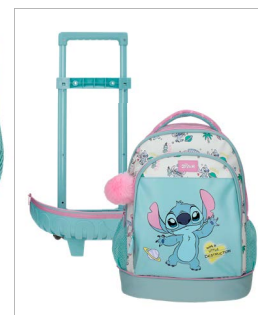

Desmontable / Removable