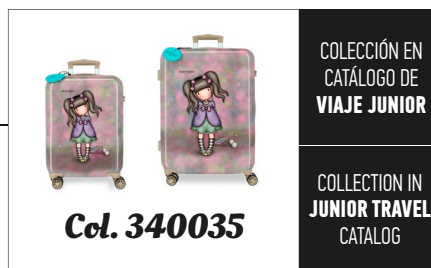

COLECCIÓN EN
CATÁLOGO DE
VIAJE JUNIOR

COLLECTION IN
JUNIOR TRAVEL
CATALOG

Col. 340035