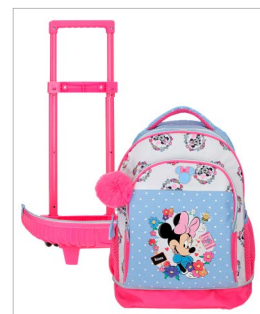

Desmontable / Removable