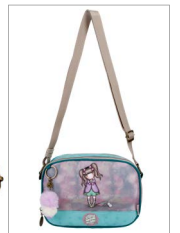

Ref. 320015543081
Bandolera /
Shoulder Bag
23x17x8cm