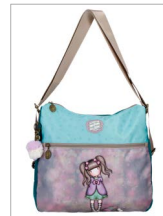

Ref. 320015703081
Mochila Shopping /
Shopping Backpack
35x31x5cm