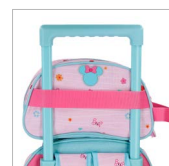

Ref. 610099434070

Neceser Adaptable /
Adaptable Beauty Case
24x14x10cm

Viaje / Travel