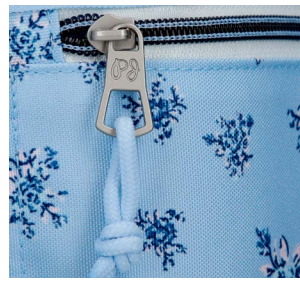

Gym Sac con Cremallera  
Frontal / Gym Sac with  
Frontal Zipper  
35x46cm

**Ref. 410108535033**

Bandolera /  
Shoulder Bag  
20x24cm

**Ref. 410108452033**

Porta Merienda -  
Bandolera Adaptable /  
Adaptable Shoulder Lunch Bag  
25x19x15cm