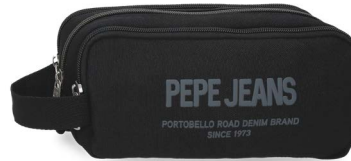

22x10x9cm

**Ref. 410115517020**

Riñonera /  
Waist Bag

35x13x5cm

**Ref. 410115435020**

Necesar Adaptable Dos  
Compartimentos / Adaptable  
Two Compartments Beauty Case

26x16x12cm

**Ref. 410115308020**