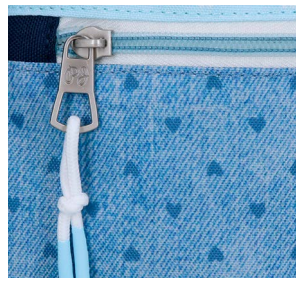

Ref. 410075402033
Portatodo /
Carry All
22x7x3cm