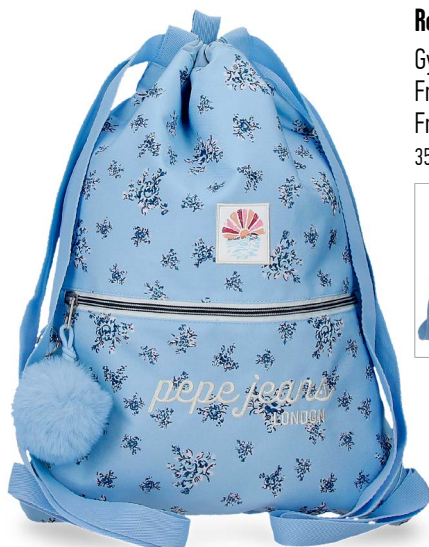

Gym Sac con Cremallera  
Frontal / Gym Sac with  
Frontal Zipper  
35x46cm

**Ref. 410108535033**

Bandolera /  
Shoulder Bag  
20x24cm

**Ref. 410108452033**

Porta Merienda -  
Bandolera Adaptable /  
Adaptable Shoulder Lunch Bag  
25x19x15cm