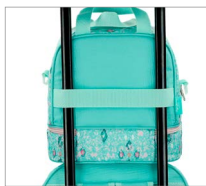

SS

SUN **NEW** 410110

Composición / Composition: 100% PES

DETALLES / DETAILS