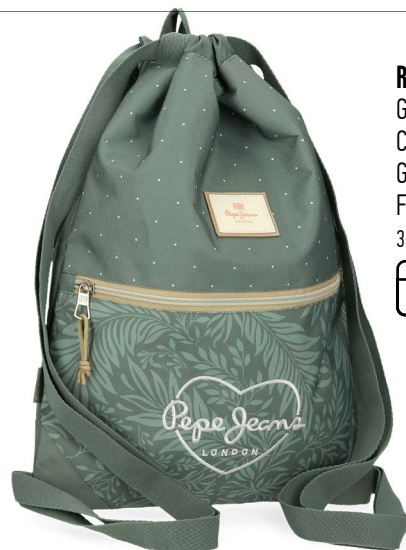

Botella / Bottle

7x23cm

500ml.

**Ref. 410103502050**

Gym Sac con  
Creamallera Frontal /

Gym Sac with  
Frontal Pocket

35x46cm

**Ref. 410103405050**