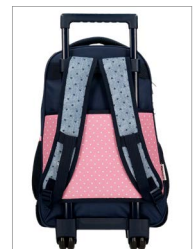

Ref. 410075265031
Mochila / Backpack
31x44x17,5cm

Ref. 410075265131
Adaptable

Ref. 410075265231
con Carro / with Trolley

Ref. 410075246031
Mochila Dos Compartimentos /
Two Compartments Backpack
30x40x12cm

Ref. 410075246131
Adaptable

Ref. 410075246231
con Carro / with Trolley

Ref. 410075275031
Mochila Doble Compartimento /
Backpack Two Compartments
44cm - 32x44x22cm

Ref. 410075275131
Adaptable

Ref. 410075275231
con Carro / with Trolley

Ref. 410075298031
Mochila-Trolley Com-
pact 2 Ruedas Dobles
Dos Compartimentos /
Compact Trolley-
Backpack 2 Double
Wheels Two
Compartments
32x43x21cm