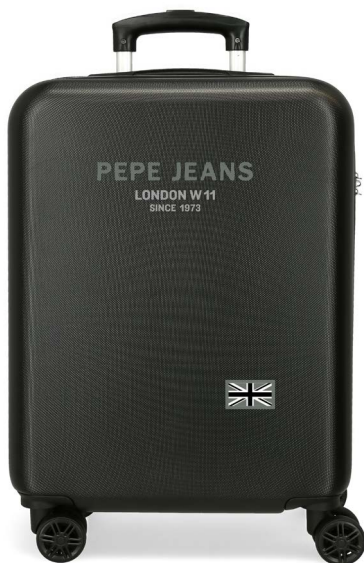

**Ref. 410080436022**  
Necaser Adaptable Dos Compartimentos /  
Adaptable Two Compartments Beauty Case  
26x16x12cm

Trolley

**Ref. 430040100002**  
Trolley 55cm

**Ref. 410080502022**  
Gym Sac con Creamallera Frontal /  
Gym Sac with Frontal Pocket  
35x46cm