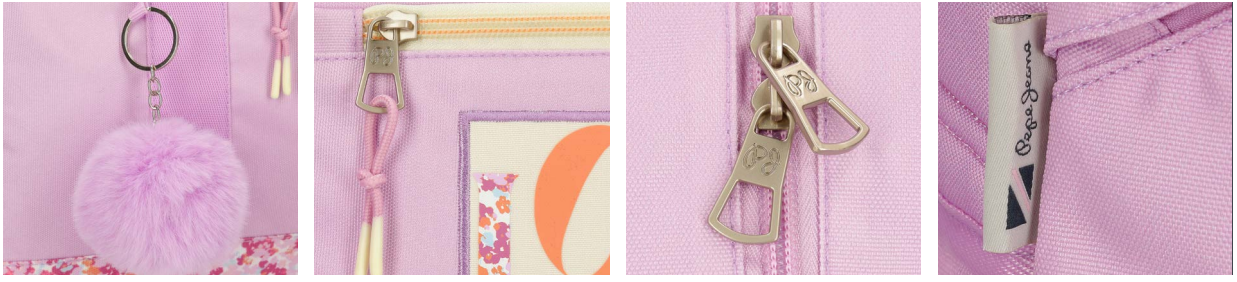

Ref. 410076407082

Portatodo Tres Compartimentos /
Carry All Three Compartments
22x10x9cm

Ref. 410076405082

Portatodo Tres Compartimentos /
Carry All Three Compartments
22x12x5cm

Ref. 410076275082

Mochila Doble Compartimento /
Backpack Two Compartments
44cm - 32x44x22cm

Ref. 410076275182

Adaptable

Ref. 410076275282

con Carro / with Trolley

Ref. 410076298082

Mochila-Trolley Com-
pact 2 Ruedas Dobles
Dos Compartimentos /
Compact Trolley-
Backpack 2 Double
Wheels Two
Compartments
32x43x21cm