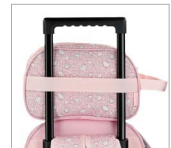

Ref. 410107436076

Necesor Adaptable Dos
Compartimentos / Adap-
table Two Compartments
Beauty Case
26x16x12cm