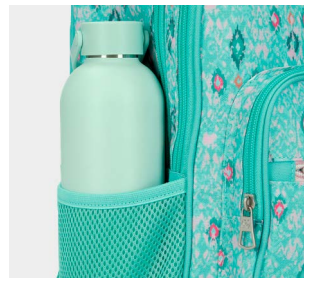

Ref. 410110246155
Mochila Adaptable Dos
Compartimentos / Adaptable
Two Compartments Backpack
30x40x12cm

Ref. 410110246255
con Carro / with Trolley

Ref. 410110266155
Mochila Adaptable Doble
Cremallera / Adaptable
Backpack Two Zippers
44cm - 32x44x22 cm

Ref. 410110266255
con Carro / with Trolley

NEW MODEL

Ref. 410110298055
Mochila-Trolley
Compact Desmontable
2 Ruedas / Compact
Trolley-Backpack
Removable 2 Wheels
43cm
32x43x21cm