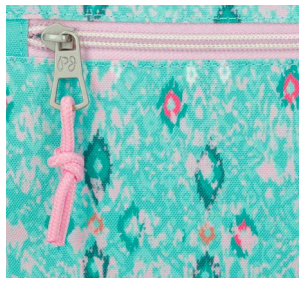

Ref. 410110246155
Mochila Adaptable Dos
Compartimentos / Adaptable
Two Compartments Backpack
30x40x12cm

Ref. 410110246255
con Carro / with Trolley

Ref. 410110266155
Mochila Adaptable Doble
Cremallera / Adaptable
Backpack Two Zippers
44cm - 32x44x22 cm

Ref. 410110266255
con Carro / with Trolley

NEW MODEL

Ref. 410110298055
Mochila-Trolley
Compact Desmontable
2 Ruedas / Compact
Trolley-Backpack
Removable 2 Wheels
43cm
32x43x21cm