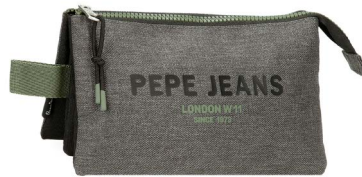

Ref. 410080405022
Portatodo Tres Compartimentos /
Carry All Three Compartments
22x12x5cm