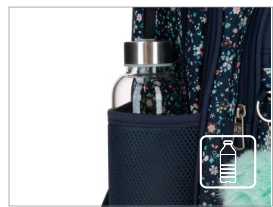

**Ref. 410074502091**

Gym Sac con Cremallera  
Frontal / Gym Sac with  
Frontal Zipper  
35x46cm

**Ref. 410074224091**

Mochila /  
Backpack  
25x32x12cm

Bolsillo lateral para botella / Lateral pocket for bottle