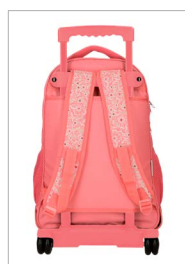

**Ref. 410082298042**

Mochila-Trolley Com-  
pact 2 Ruedas Dobles  
Dos Compartimentos /  
Compact Trolley-  
Backpack 2 Double  
Wheels Two  
Compartments  
32x43x21cm

**Ref. 410082266042**

Mochila Doble  
Compartimento /  
Backpack Two  
Compartments 44cm  
32x44x22cm