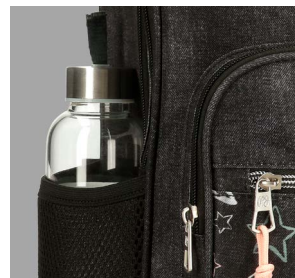

CINTIA

410102

Composición / Composition: 100% PES

DETALLES / DETAILS