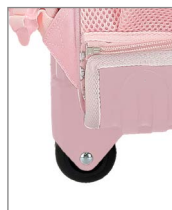

NEW MODEL

Cremallera / Zipper