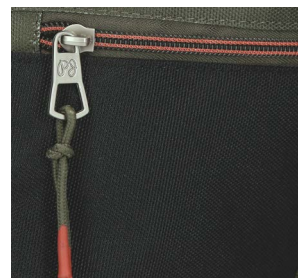

PONDER 410079

Composición / Composition: 100% PES

DETALLES / DETAILS

Ref. 410079405051
Portatodo Tres Compartimentos /
Carry All Three Compartments
22x12x5cm