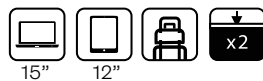

←→ 25x37x12cm

NEW MODEL

Ref. 420070220064

Mochila Adaptable Portaordenador 15" / Adaptable Laptop Backpack 15"

←→ 28x40x16cm

NEW MODEL

Ref. 420070218064

Adaptable Mochila-Maleta con Portaordenador 15,6" y Tablet / Adaptable Backpack-Trolley Laptop 15,6" and Tablet Case