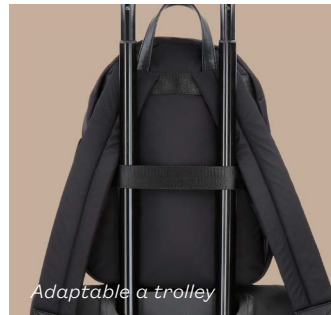

Bandolera

Adaptable a trolley

Organizador

Detalle

Ref. 420119857020

Monedero - Billetero /
Wallet - Purse

6 Tarjetas / 6 Card Slots

10x8x3cm