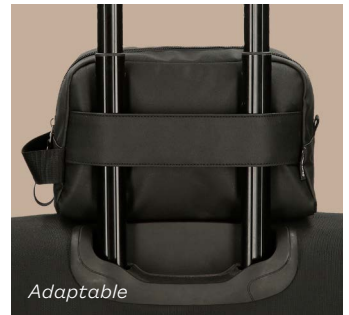

● 21 Antracita / Anthracite

Bolsillos exteriores para botellas

Porta ordenador - Porta Tablet

Porta Tablet

Adaptable

Ref. 420066203050

Mochila Adaptable Portaordenador 13,3" y Tablet / Adaptable Laptop 13,3" and Tablet Backpack and Tablet Case