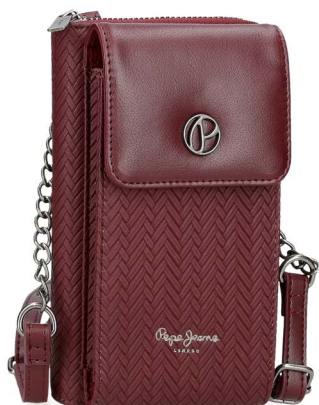

Ref. 420072553041

Portamobil Bandolera /
Crossbody Phone Case

6 Tarjetas / 6 Card Slots

↔ 11x20x4cm **1**