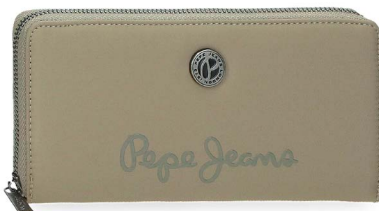

Ref. 420076859051

Billetero con cremallera /
Zipper Wallet

13 Tarjetas / 13 Card Slots

↔ 19,5x10x2cm