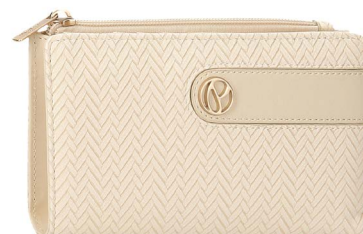

Billetero con cremallera /
Zipper Wallet

13 Tarjetas / 13 Card Slots

↔ 19,5x10x2cm

Ref. 420072870062

Cartera de mano /
Wallet Handbag

6 Tarjetas / 6 Card Slots

↔ 17x10x2cm

Ref. 420072860062