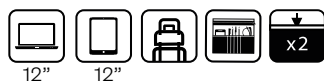

↔ 40x30x11cm

Ref. 420115204032

Mochila Adaptable Dos Compartimentos
Portaordenador 12" y Tablet / Adaptable
Laptop 12" Two Compartments Backpack
and Tablet Case

↔ 25x37x12cm

Ref. 420115232032

Mochila Adaptable Dos Compartimentos
Portaordenador 15,6" y Tablet / Adaptable
Laptop 15,6" Two Compartments Backpack
and Tablet Case