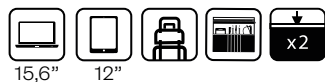

Ref. 420139241051

Mochila Adaptable Portaordenador 15,6" y
Tablet Dos Compartimentos / Adaptable
Laptop 15,6" Backpack and Tablet Case
Two Compartments

↔ 31x44x15cm