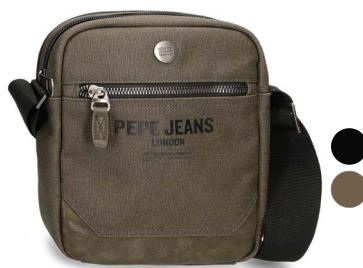

80% CANVAS - 20% PU

1 BANDOLERA / SHOULDER BAG

COLORES / COLOURS

20 Negro / Black

51 Caqui / Khaki

Bolsillos exteriores para botellas

Porta ordenador - Porta Tablet

Adaptable a trolley

Organizador

Ref. 420139527020

Bandolera Porta Tablet /
Tablet Case Shoulder Bag

↔ 23x27x7cm

1

Ref. 420139526051

Bandolera Dos Compartiments /
Shoulder Bag Two Compartments

↔ 17x22x7,5cm