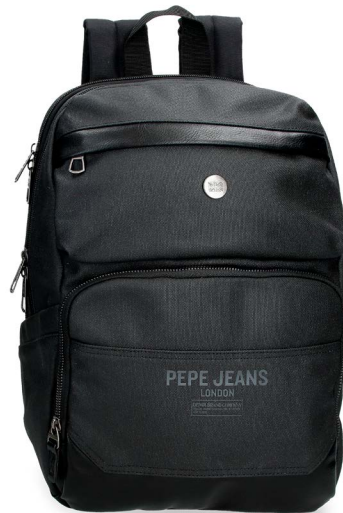

↔ 21x12,5x5cm

Ref. 420139700020

Bolso de mano / Hand Bag

↔ 24,5x15x6cm

Ref. 420139412051

Necesar Doble Compartimento /
Beauty Case Two Compartments

↔ 26x16x12cm

Ref. 420139203020