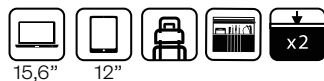

Ref. 420128240020

Mochila Adaptable Dos Compartimentos
Portaordenador 15,6" y Tablet / Adaptable
Laptop 15,6" Two Compartments Backpack
and Tablet Case

↔ 31x44x15cm