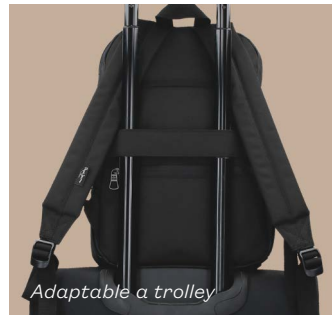

Porta ordenador - Porta Tablet

Adaptable a trolley

Organizador

NEW MODEL

Ref. 420127506020
Riñonera / Waist Bag

↔ 25x15x2,5cm

NEW MODEL

Ref. 420127515020
Riñonera / Waist Bag