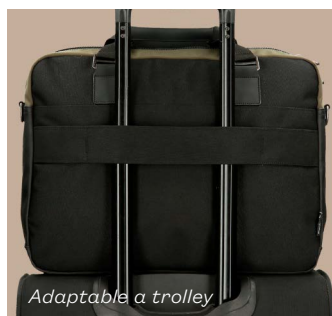

Porta ordenador - Porta Tablet

Adaptable a trolley

Organizador

NEW MODEL

Ref. 420032218020

Adaptable Mochila-Maleta con Portaordenador 15,6" y Tablet / Adaptable Backpack-Trolley Laptop 15,6" and Tablet Case