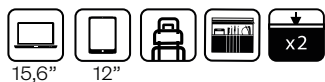

Bandolera / Shoulder Bag

↔ 15x19,5x6cm

1

Ref. 420129241020

Mochila Adaptable Dos Compartimentos
Portaordenador 15,6" y Tablet / Adaptable
Laptop 15,6" Two Compartments Backpack
and Tablet Case

↔ 31x44x15cm