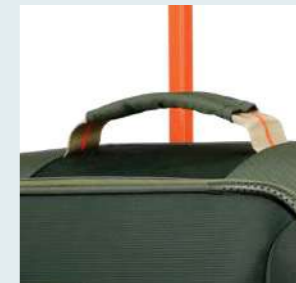

Reinforced handles