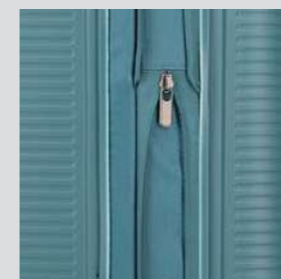

Practical expandable fold (only Art. No.: 77148)