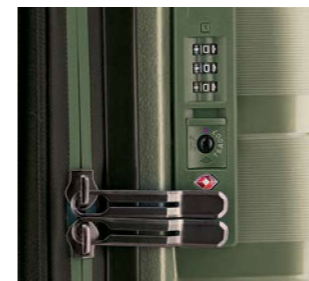

Recessed TSA lock