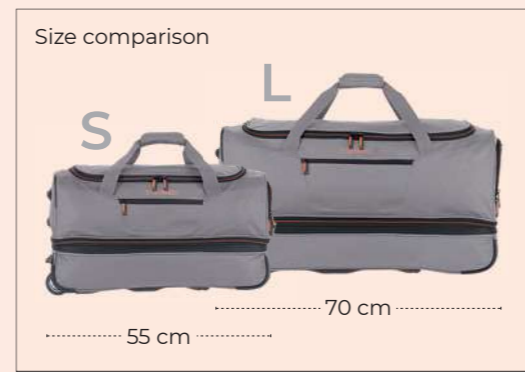

Volume: 89 l
Art. No.: 96277

Basics

Wheeled duffles

Available in black, anthracite, purple, bordeaux, dark green and yellow. Additional product information can be found in the price list.

Expandable volume thanks to expandable fold