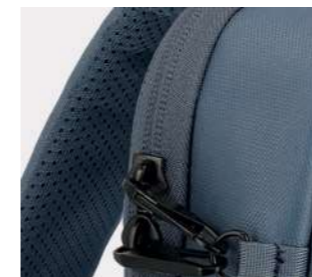

Secure zippers

Adjustable shoulder strap

Volume: 6 l
Art. No.: 6514

● ● ● Available in black, denim blue and sage.
Additional product information can be found in the price list.

Basics

Backpacks

Backpacks made of water-repellent material