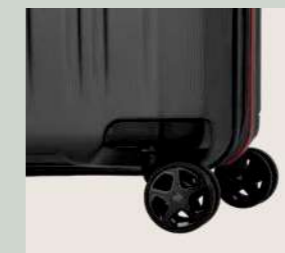

Corner protectors for added security