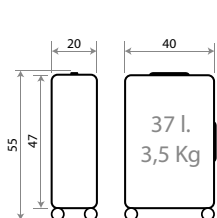

# Good Trip

Composición / Composition: ABS

**Ref. 340039198020**  
 Necser Adaptable  
 ABS / Adaptable  
 Beauty Case ABS  
 29x21x15cm

TROLLEYS

Detalles / Details

**Ref. 340039173073**  
 Trolley 55cm

TROLLEYS MEDIANO Y GRANDE / MEDIUM AND BIG SIZE  
 Detalles / Details

C/ 20  
 Negro / Black

C/ 73  
 Nude

Ref. 340039173020  
 Trolley 55cm

Ref. 340039175020  
 Trolley 70cm

Ref. 340039179020  
 Set/2 55 / 70 cm.

140014.