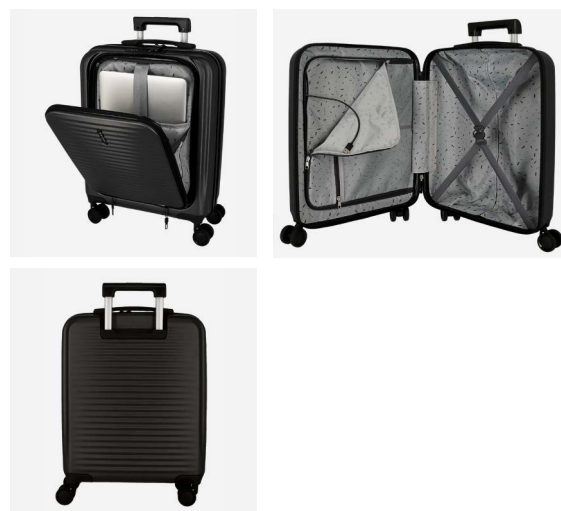

Trolley 44x42x20cm

Detalles / Details

TROLLEYS

Cierre TSA Integrado / Integrated TSA Closing

Ruedas / Wheels

Puerto USB / USB Port

Ref. 140017 168 0 20

Trolley 40x55x20cm