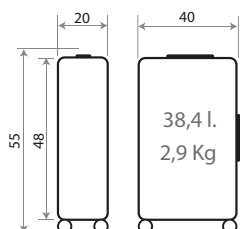

Trolley 70cm

**Ref. 530008122002**

Set/2 55 / 70 cm.

**Ref. 530008113002**

Necesar Adaptable ABS /  
Adaptable Beauty Case ABS  
29x21x15cm

**Ref. 530008120003**

Trolley 55cm

**Ref. 530008121003**

Trolley 70cm

**Ref. 530008122003**

Set/2 55 / 70 cm.

**Ref. 530008113003**

Necesar Adaptable ABS /  
Adaptable Beauty Case ABS  
29x21x15cm

**Ref. 530008120004**

Trolley 55cm

**Ref. 530008121004**

Trolley 70cm

**Ref. 530008113004**

Necesar Adaptable ABS /  
Adaptable Beauty Case ABS  
29x21x15cm

**ABS**

El Patro

140016.