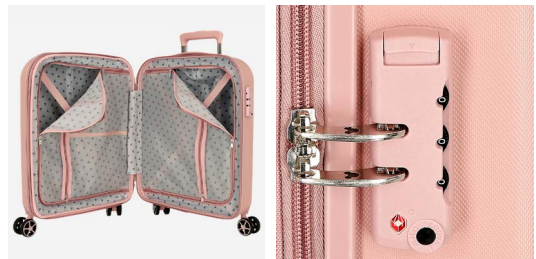

# Good Trip

Composición / Composition: ABS

**Ref. 340039198020**  
 Necser Adaptable  
 ABS / Adaptable  
 Beauty Case ABS  
 29x21x15cm

TROLLEYS

Detalles / Details

**Ref. 340039173073**  
 Trolley 55cm

TROLLEYS MEDIANO Y GRANDE / MEDIUM AND BIG SIZE  
 Detalles / Details