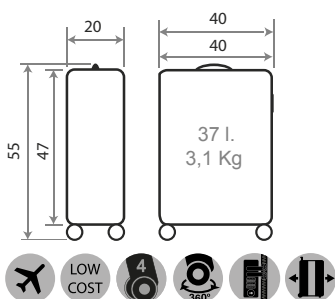

Trolley with pocket 55cm

**REMOVABLE WHEELS**

**Ref. 140042172081**

Trolley 55cm

**TROLLEYS**  
Expandible

**NEW** C/ 20 Negro / Black  
**NEW** C/ 30 Marino / Navy  
**NEW** C/ 23 Plata / Silver

**NEW** C/ 55 Verde Turquesa / Green Tuquois  
**NEW** C/ 73 Nude  
**NEW** C/ 81 Lila / Lilac