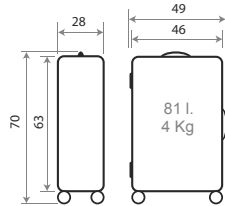

**Ref. 140016172030**

Trolley 55cm  
**EXPANDIBLE**

El Patro

140016.

TROLLEYS #1720 #1750  
Detalles / Details

C/ 20  
Negro / Black

C/ 30  
Marino / Navy

C/ 50  
Verde / Green

C/ 64  
Ocre / Ochre

C/ 73  
Nude

Ref. 140016172073

55cm

Ref. 140016175073

70cm

Ref. 140016173030

55cm