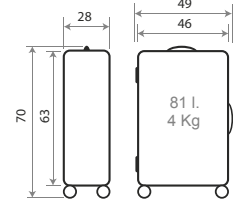

**Ref. 140016172030**

Trolley 55cm  
**EXPANDIBLE**

El Patro

140016.

TROLLEYS #1720 #1750  
Detalles / Details

C/ 20  
Negro / Black

C/ 30  
Marino / Navy

C/ 50  
Verde / Green

C/ 64  
Ocre / Ochre

C/ 73  
Nude

Ref. 140016172073

55cm

Ref. 140016175073

70cm

Ref. 140016173030

55cm