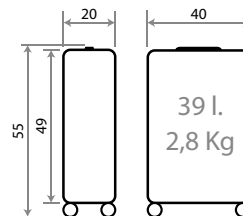

TROLLEYS

Detalles / Details

Expandible / Expandable

5 cm.

Ref. 230043130071

Trolley Expandible 55cm