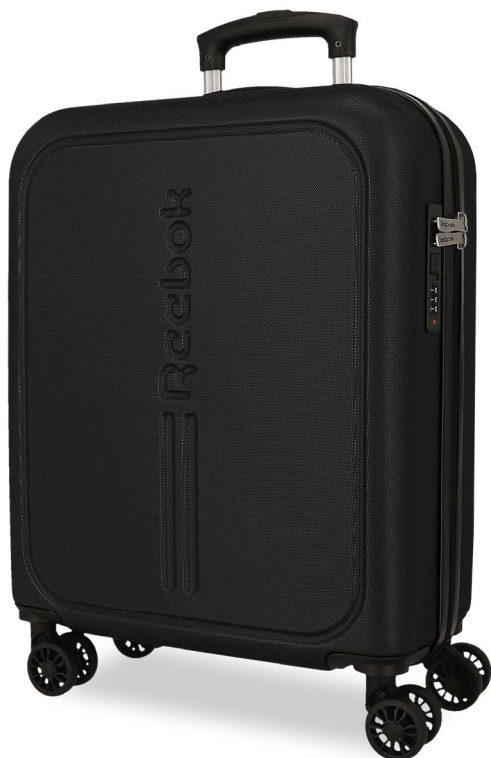

Ref. 440007141065  
Trolley 55cm

Ref. 440007142065  
Trolley 70cm

Ref. 44000714002E  
Trolley 55cm Expandable

Ref. 44000714202E  
Trolley 70cm

Ref. 440007143002  
Set/2 55 / 70 cm.

Ref. 440007176070  
Set/2 55 / 70 cm.

TROLLEYS

Detalles / Details

**Ref. 540002126020**

Trolley 55cm

TROLLEY

Detalles / Details

**C/ 20**  
NEGRO /  
BLACK

**C/ 30**  
MARINO /  
NAVY