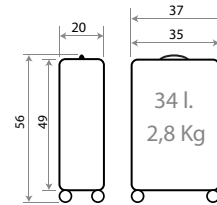

Ref. 140014172063

55cm **EXPANDIBLE**