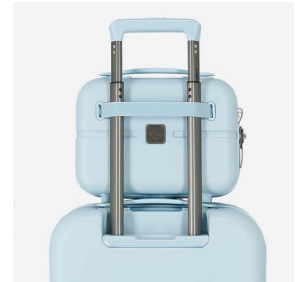

## Ref. 44001144033

Necesar Adaptable ABS/  
Adaptable Beauty Case ABS  
29x21x15cm

21 30 55 33 81 62 50 32 73 41

Interior / Inner

Adaptable

Expandible / Expandable

5 cm.