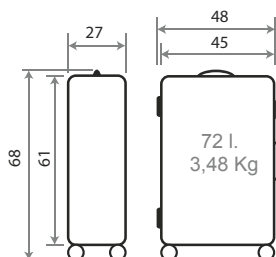

Expandible

C/ 20
NEGRO /
BLACK

C/ 30
MARINO /
NAVY

C/ 33
AZUL
CLARO /
LIGHT BLUE

C/ 35
TURQUESA /
TURQUOISE

C/ 71
ROSA /
PINK

C/ 76
ROSA
CLARO /
LIGHT PINK

Ref. 440013135030

Trolley 55cm - **EXPANDIBLE**

Ref. 440013137070

Trolley 65cm - **EXPANDIBLE**

Ref. 440013138063

Set/2 55/65cm - **EXPANDIBLE**