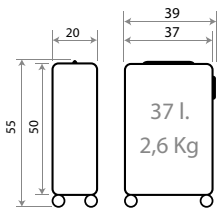

### Soft

MOVOM	140014 / Atlanta ..... pág. 54
ROLL ROAD	140008 / Royce ..... pág. 56

140015. **Inari**

Composición / Composition: Polipropileno / Polypropylene

TROLLEYS

Detalles / Details

Ref. 140015172033

Trolley 55cm - **EXPANDIBLE**

Ref. 140015173065

Trolley 55cm - **NO EXPANDIBLE**

Ref. 140015173063  
55cm

Ref. 140015175030  
68cm

Ref. 140015177073  
78cm

Ref. 1400151800--  
Set/3 55/68/78cm

Ref. 1400151910--  
Set/2 68/78cm

Ref. 1400151760--  
Set/2 55/68cm