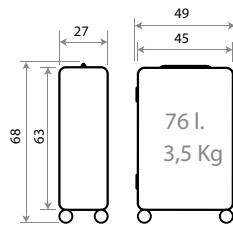

### Soft

MOVOM	140014 / Atlanta ..... pág. 54
ROLL ROAD	140008 / Royce ..... pág. 56

140015. **Inari**

Composición / Composition: Polipropileno / Polypropylene

TROLLEYS

Detalles / Details

Ref. 140015172033

Trolley 55cm - **EXPANDIBLE**

Ref. 140015173065

Trolley 55cm - **NO EXPANDIBLE**

Ref. 140015173063  
55cm

Ref. 140015175030  
68cm

Ref. 140015177073  
78cm

Ref. 1400151800--  
Set/3 55/68/78cm

Ref. 1400151910--  
Set/2 68/78cm

Ref. 1400151760--  
Set/2 55/68cm