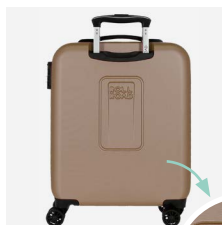

# New Camboya

Composición / Composition: ABS

Ref. 140009198032

Necesar Adaptable ABS/  
Adaptable Beauty Case ABS  
29x21x15cm

Interior / Inner

Adaptable

TROLLEYS

Detalles Trolleys / Details Trolley