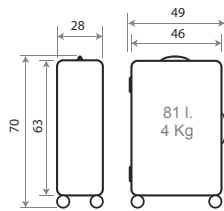

## TROLLEYS

Detalles / Details

Ref. 14001172021

Trolley 55cm  
**EXPANDIBLE**

El Patro

140011.

TROLLEYS #1720 #1750  
Detalles / Details

Forro / Lining

C/ 21  
Antracita /  
Anthracite

C/ 41  
Berenjena /  
Aubergine

C/ 30  
Marino /  
Navy

C/ 63  
Champagne

C/ 10  
Blanco / White

Ref. 140011173010

55cm

Ref. 140011175010