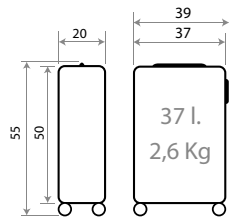

### Soft

MOVOM	140014 / Atlanta ..... pág. 54
ROLL ROAD	140008 / Royce ..... pág. 56

140015. **Inari**

Composición / Composition: Polipropileno / Polypropylene

TROLLEYS

Detalles / Details

Ref. 140015172033

Trolley 55cm - **EXPANDIBLE**

Ref. 140015173065

Trolley 55cm - **NO EXPANDIBLE**

Ref. 140015173063  
55cm

Ref. 140015175030  
68cm

Ref. 140015177073  
78cm

Ref. 1400151800--  
Set/3 55/68/78cm

Ref. 1400151910--  
Set/2 68/78cm

Ref. 1400151760--  
Set/2 55/68cm