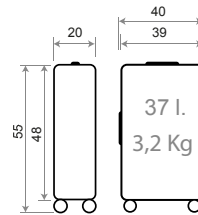

## Ref. 44001144033

Necesar Adaptable ABS/  
Adaptable Beauty Case ABS  
29x21x15cm

21 30 55 33 81 62 50 32 73 41

Interior / Inner

Adaptable

Expandible / Expandable

5 cm.