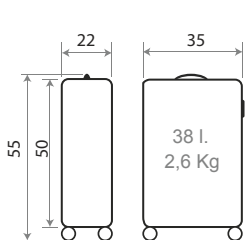

Ref. 140040172033
Trolley 55cm