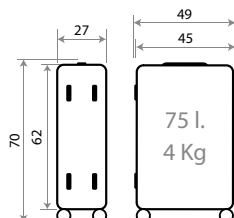

TROLLEYS MEDIANO Y GRANDE / MEDIUM AND BIG SIZE
Detalles / Details