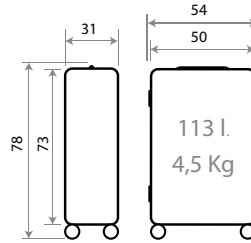

Ref. 140015173065

Trolley 55cm - **NO EXPANDIBLE**

Ref. 140015173063  
55cm

Ref. 140015175030  
68cm

Ref. 140015177073  
78cm

Ref. 1400151800--  
Set/3 55/68/78cm

Ref. 1400151910--  
Set/2 68/78cm

Ref. 1400151760--  
Set/2 55/68cm

Ref. 140032172071  
55cm

Ref. 140032175061  
68cm

Ref. 140032181021  
78cm

Ref. 1400321800--  
Set/3 55/68/78cm

Ref. 1400321910--  
Set/2 68/78cm

Ref. 1400321760--  
Set/2 55/68cm

Polipropileno

140039.