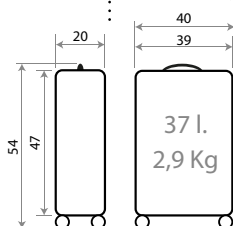

# New Camboya

Composición / Composition: ABS

Ref. 140009198032

Necesar Adaptable ABS/  
Adaptable Beauty Case ABS  
29x21x15cm

Interior / Inner

Adaptable

TROLLEYS

Detalles Trolleys / Details Trolley

Ref. 140009172065  
Trolley 55cm

**EXPANDIBLE**

Ref. 140009173041  
Trolley 55cm

**NO EXPANDIBLE**

20 32 41 63 65

Ref. 140009172065

55cm

Ref. 140009174076