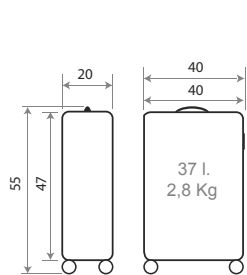

Ref. 140015173065

Trolley 55cm - **NO EXPANDIBLE**

Ref. 140015173063  
55cm

Ref. 140015175030  
68cm

Ref. 140015177073  
78cm

Ref. 1400151800--  
Set/3 55/68/78cm

Ref. 1400151910--  
Set/2 68/78cm

Ref. 1400151760--  
Set/2 55/68cm

# New Trendy

Composición / Composition: Polipropileno / Polypropylene

TROLLEYS

Detalles / Details

Ref. 140032172054

**EXPANDIBLE**

Trolley 55cm

140032.

Ref. 140032172071  
55cm

Ref. 140032175061  
68cm

Ref. 140032181021  
78cm

Ref. 1400321800--  
Set/3 55/68/78cm

Ref. 1400321910--  
Set/2 68/78cm

Ref. 1400321760--  
Set/2 55/68cm

Polipropileno

140039.