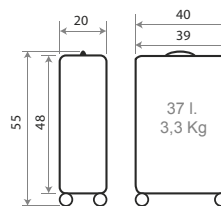

## TROLLEYS

Detalles / Details

Ref. 14001172021

Trolley 55cm  
**EXPANDIBLE**

El Patro

140011.

TROLLEYS #1720 #1750  
Detalles / Details

Forro / Lining