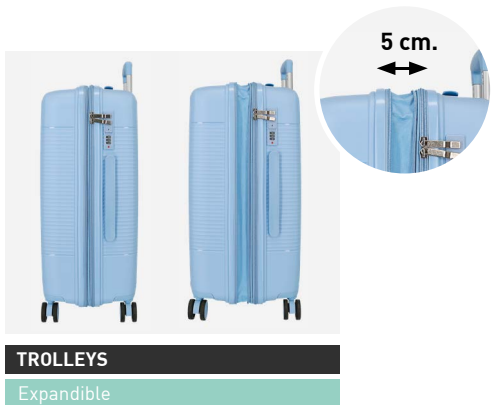

Trolley with pocket 55cm

**C/20**

22 35 55 50 38 l. 2,6 Kg

✈️ LOW COST 4 360° 📁 📏

**Ref. 140040172063**

Trolley 55cm

**TROLLEYS**

Expandible