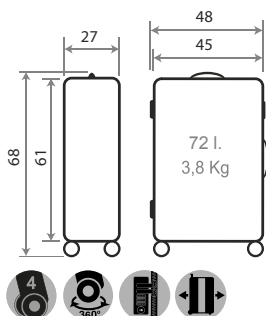

Trolley with pocket 55cm

**REMOVABLE WHEELS**

**Ref. 140042172081**

Trolley 55cm

**TROLLEYS**  
Expandible

**NEW** C/ 20 Negro / Black  
**NEW** C/ 30 Marino / Navy  
**NEW** C/ 23 Plata / Silver

**NEW** C/ 55 Verde Turquesa / Green Tuquois  
**NEW** C/ 73 Nude  
**NEW** C/ 81 Lila / Lilac

Ref. 140042172023  
Trolley 55cm

Ref. 1400421750073  
Trolley 68cm

Ref. 1400421770030  
Trolley 78cm

Ref. 1400421800--  
Set/3 55/68/78cm

Ref. 1400421760--  
Set/2 55/68cm

ABS

140003.