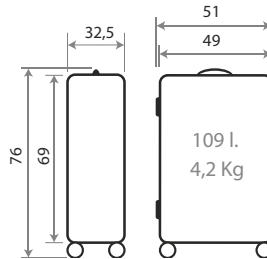

Ref. 140032172071  
55cm

Ref. 140032175061  
68cm

Ref. 140032181021  
78cm

Ref. 1400321800--  
Set/3 55/68/78cm

Ref. 1400321910--  
Set/2 68/78cm

Ref. 1400321760--  
Set/2 55/68cm

Polipropileno

140039.

# Moon

Composición / Composition: Polipropileno / Polypropylene

TROLLEYS

Detalles / Details

**Ref. 140039173050**

Trolley 56cm

**C/ 20**  
Negro / Black

**C/ 22**  
Gris / Grey

**C/ 32**  
Azulón / Bluish

**C/ 50**  
Verde / Green

**C/ 61**  
Taupe

**Ref. 140039173022**

56cm

**Ref. 140039175061**

66cm

**Ref. 140039181032**

76cm

**Ref. 1400391780--**

Set/3 56/66/76cm

**Ref. 1400391910--**

Set/2 66/76cm

**Ref. 1400391790--**

Set/2 56/66cm

Polipropileno