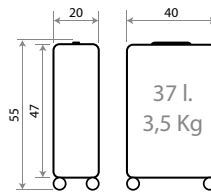

# Good Trip

Composición / Composition: ABS

**Ref. 340039198020**  
 Necser Adaptable  
 ABS / Adaptable  
 Beauty Case ABS  
 29x21x15cm

TROLLEYS

Detalles / Details

**Ref. 340039173073**  
 Trolley 55cm

TROLLEYS MEDIANO Y GRANDE / MEDIUM AND BIG SIZE  
 Detalles / Details

C/ 20  
 Negro / Black

C/ 73  
 Nude

Ref. 340039173020  
 Trolley 55cm

Ref. 340039175020  
 Trolley 70cm

Ref. 340039179020  
 Set/2 55 / 70 cm.

140014.