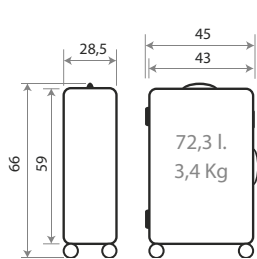

Ref. 140032172071  
55cm

Ref. 140032175061  
68cm

Ref. 140032181021  
78cm

Ref. 1400321800--  
Set/3 55/68/78cm

Ref. 1400321910--  
Set/2 68/78cm

Ref. 1400321760--  
Set/2 55/68cm

Polipropileno

140039.

# Moon

Composición / Composition: Polipropileno / Polypropylene

TROLLEYS

Detalles / Details

**Ref. 140039173050**

Trolley 56cm

**C/ 20**  
Negro / Black

**C/ 22**  
Gris / Grey

**C/ 32**  
Azulón / Bluish

**C/ 50**  
Verde / Green

**C/ 61**  
Taupe

**Ref. 140039173022**

56cm

**Ref. 140039175061**

66cm

**Ref. 140039181032**

76cm

**Ref. 1400391780--**

Set/3 56/66/76cm

**Ref. 1400391910--**

Set/2 66/76cm

**Ref. 1400391790--**

Set/2 56/66cm

Polipropileno