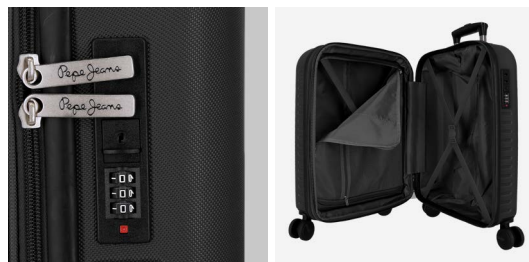

Ref. 440013136020

Trolley 55cm - **NO EXPANDIBLE**