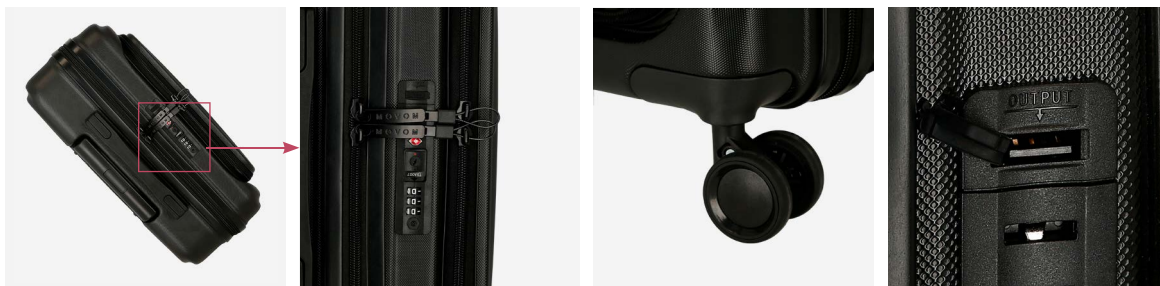

TROLLEYS

Cierre TSA Integrado / Integrated TSA Closing

Ruedas / Wheels

Puerto USB / USB Port