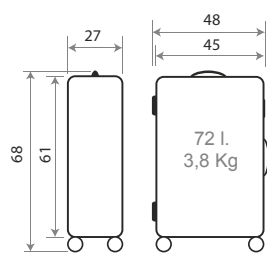

Ref. 140015173065

Trolley 55cm - **NO EXPANDIBLE**

Ref. 140015173063  
55cm

Ref. 140015175030  
68cm

Ref. 140015177073  
78cm

Ref. 1400151800--  
Set/3 55/68/78cm

Ref. 1400151910--  
Set/2 68/78cm

Ref. 1400151760--  
Set/2 55/68cm

# New Trendy

Composición / Composition: Polipropileno / Polypropylene

TROLLEYS

Detalles / Details

Ref. 140032172054

**EXPANDIBLE**

Trolley 55cm

140032.

Ref. 140032172071  
55cm

Ref. 140032175061  
68cm

Ref. 140032181021  
78cm

Ref. 1400321800--  
Set/3 55/68/78cm

Ref. 1400321910--  
Set/2 68/78cm

Ref. 1400321760--  
Set/2 55/68cm

Polipropileno

140039.