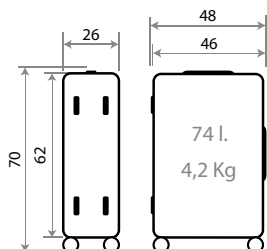

Trolley 70cm

**Ref. 530008122002**

Set/2 55 / 70 cm.

**Ref. 530008113002**

Necesar Adaptable ABS /  
Adaptable Beauty Case ABS  
29x21x15cm

**Ref. 530008120003**

Trolley 55cm

**Ref. 530008121003**