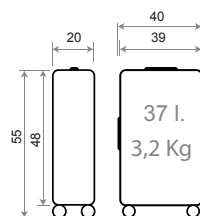

Ref. 44000714002E
Trolley 55cm Expandable