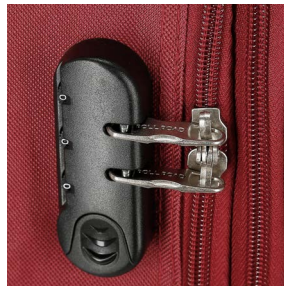

140008.

Royce

Composición / Composition: Poliéster / Polyester