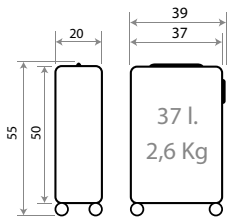

### Soft

MOVOM	140014 / Atlanta ..... pág. 54
ROLL ROAD	140008 / Royce ..... pág. 56

140015. **Inari**

Composición / Composition: Polipropileno / Polypropylene

TROLLEYS

Detalles / Details

Ref. 140015172033

Trolley 55cm - **EXPANDIBLE**

Ref. 140015173065

Trolley 55cm - **NO EXPANDIBLE**

Ref. 140015173063  
55cm

Ref. 140015175030  
68cm

Ref. 140015177073  
78cm

Ref. 1400151800--  
Set/3 55/68/78cm

Ref. 1400151910--  
Set/2 68/78cm

Ref. 1400151760--  
Set/2 55/68cm