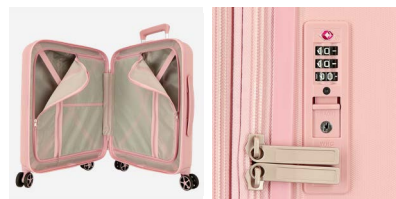

Ref. 530008113003

Necesar Adaptable ABS /
Adaptable Beauty Case ABS
29x21x15cm