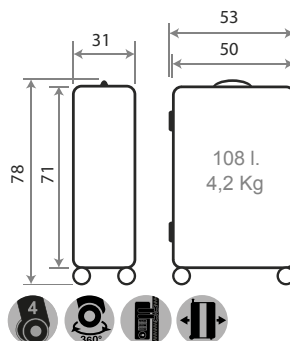

TROLLEYS
Expandible

NEW C/ 20 Negro / Black
NEW C/ 30 Marino / Navy
NEW C/ 23 Plata / Silver

NEW C/ 55 Verde Turquesa / Green Tuquois
NEW C/ 73 Nude
NEW C/ 81 Lila / Lilac

ABS