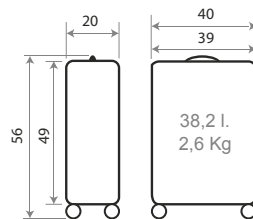

Ref. 140032172071  
55cm

Ref. 140032175061  
68cm

Ref. 140032181021  
78cm

Ref. 1400321800--  
Set/3 55/68/78cm

Ref. 1400321910--  
Set/2 68/78cm

Ref. 1400321760--  
Set/2 55/68cm

Polipropileno

140039.

# Moon

Composición / Composition: Polipropileno / Polypropylene

TROLLEYS

Detalles / Details

**Ref. 140039173050**

Trolley 56cm

**C/ 20**  
Negro / Black

**C/ 22**  
Gris / Grey