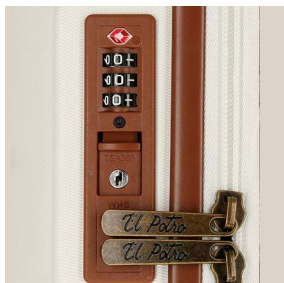

El Patro

140011.

New Ocuri

Composición / Composition: ABS

Ref. 140011198030

Neceser Adaptable ABS/
Adaptable Beauty Case ABS
29x21x15cm

TROLLEYS

Detalles / Details

Ref. 14001172021

Trolley 55cm
EXPANDIBLE