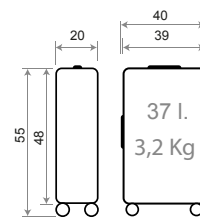

Interior / Inner

Adaptable

Expandible / Expandable

5 cm.