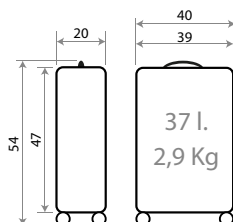

# New Camboya

Composición / Composition: ABS

Ref. 140009198032

Necesar Adaptable ABS/  
Adaptable Beauty Case ABS  
29x21x15cm

Interior / Inner

Adaptable

TROLLEYS

Detalles Trolleys / Details Trolley