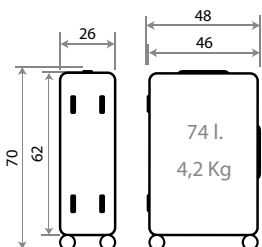

**Ref. 540001173051**  
Trolley 55cm

**Ref. 540001174051**  
Trolley 70cm

**Ref. 540001176051**  
Set/2 55 / 70 cm.

**530008. Roxbury**

Composición / Composition: ABS

**Ref. 530008120001**

Trolley 55cm

**Ref. 530008121001**

Trolley 70cm

**Ref. 530008 122 0 01**

Set/2 55 / 70 cm.

**Ref. 530008113001**

Necesar Adaptable ABS /  
Adaptable Beauty Case ABS  
29x21x15cm

**Ref. 530008120002**

Trolley 55cm

**Ref. 530008121002**