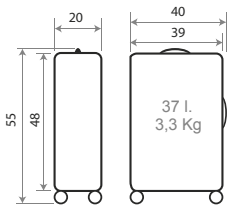

El Patro

140016.

TROLLEYS #1720 #1750
Detalles / Details

C/ 20
Negro / Black

C/ 30
Marino / Navy

C/ 50
Verde / Green

C/ 64
Ocre / Ochre

C/ 73
Nude

Ref. 140016172073

55cm

Ref. 140016175073

70cm

Ref. 140016173030

55cm

Ref. 140016175030

70cm

NEW
SET 2
EXPANDIBLE

Ref. 140016179073

Set/2 55/70cm

73

SET 2

Ref. 140016179073

Set/2 55/70cm

20 30 50 64