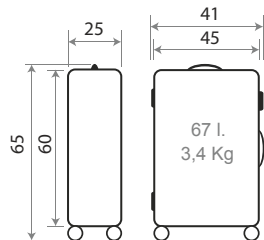

Trolley with pocket 55cm

**C/20**

22 35 55 50 38 l. 2,6 Kg

✈️ LOW COST 4 360° 📁 📏

**Ref. 140040172063**

Trolley 55cm

**TROLLEYS**

Expandible

**Ref. 1400401740055**  
Trolley 65cm

**Ref. 1400401770021**  
Trolley 75cm

**Ref. 1400401800--**  
Set/3 55/65/75cm

**Ref. 1400401920--**  
Set/2 65/75cm

**Ref. 1400401760--**  
Set/2 55/65cm

140036.