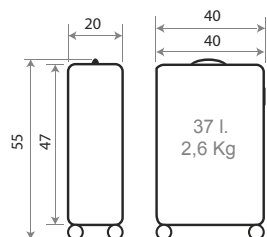

Ref. 440013135030

Trolley 55cm - **EXPANDIBLE**