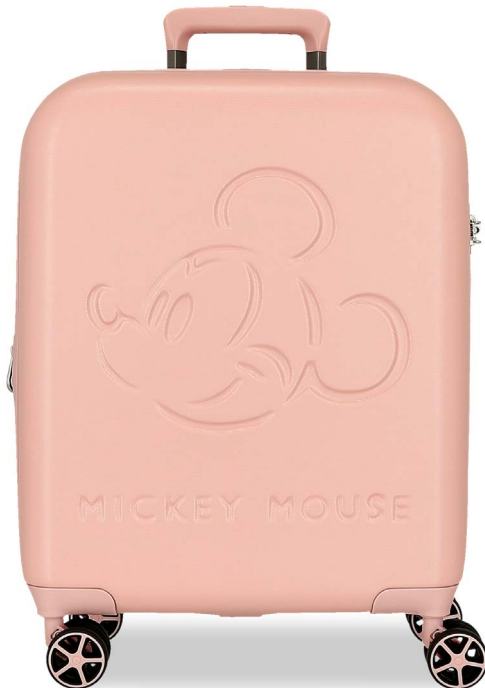

# Good Trip

Composición / Composition: ABS

**Ref. 340039198020**  
 Necser Adaptable  
 ABS / Adaptable  
 Beauty Case ABS  
 29x21x15cm

TROLLEYS

Detalles / Details

**Ref. 340039173073**  
 Trolley 55cm

TROLLEYS MEDIANO Y GRANDE / MEDIUM AND BIG SIZE  
 Detalles / Details

C/ 20  
 Negro / Black

C/ 73  
 Nude

Ref. 340039173020  
 Trolley 55cm

Ref. 340039175020  
 Trolley 70cm

Ref. 340039179020  
 Set/2 55 / 70 cm.

140014.