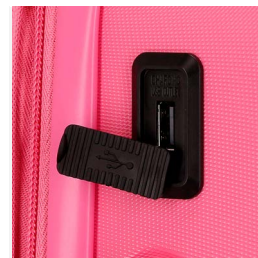

230043.

Annie

Composición / Composition: ABS

Ref. 230043 134 0 02

Necesar ABS Adaptable /
ABS Adaptable Beauty Case
29x21x15cm

TROLLEYS

Detalles / Details

Expandible / Expandable

5 cm.

Ref. 230043130071

Trolley Expandible 55cm