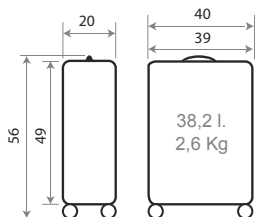

Ref. 140039173022

56cm