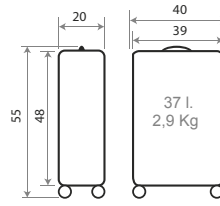

**Ref. 140016172030**

Trolley 55cm  
**EXPANDIBLE**

El Patro

140016.

TROLLEYS #1720 #1750  
Detalles / Details

C/ 20  
Negro / Black

C/ 30  
Marino / Navy

C/ 50  
Verde / Green

C/ 64  
Ocre / Ochre

C/ 73  
Nude

Ref. 140016172073

55cm

Ref. 140016175073

70cm

Ref. 140016173030

55cm