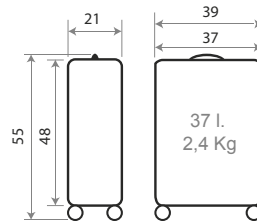

TROLLEYS

Detalles / Details

Ref. 140036173062

Trolley 55cm