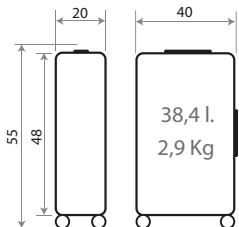

**Ref. 540001173051**  
Trolley 55cm

**Ref. 540001174051**  
Trolley 70cm

**Ref. 540001176051**  
Set/2 55 / 70 cm.

**530008. Roxbury**

Composición / Composition: ABS

**Ref. 530008120001**

Trolley 55cm

**Ref. 530008121001**

Trolley 70cm

**Ref. 530008 122 0 01**

Set/2 55 / 70 cm.

**Ref. 530008113001**

Necesar Adaptable ABS /  
Adaptable Beauty Case ABS  
29x21x15cm

**Ref. 530008120002**

Trolley 55cm

**Ref. 530008121002**