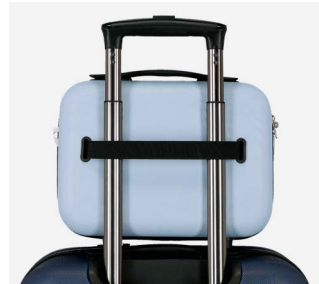

## Ref. 440013139023

Necesar Adaptable ABS/  
Adaptable Beauty Case ABS  
29x21x15cm

Interior / Inner

Adaptable