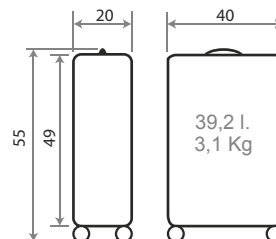

Trolley 44x42x20cm

Detalles / Details

TROLLEYS

Cierre TSA Integrado / Integrated TSA Closing

Ruedas / Wheels

Puerto USB / USB Port

Ref. 140017 168 0 20

Trolley 40x55x20cm