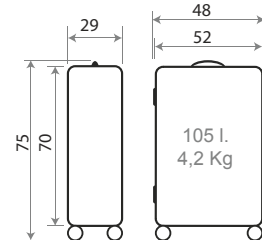

TROLLEYS

Expandible

NEW
C/ 20
Negro / Black

NEW
C/ 21 Antracita /
Anthracite

NEW
C/ 63
Champagne

NEW
C/ 33 Azul Claro /
Light Blue

NEW
C/ 55 Verde
Turquesa / Green
Tuquoise

Ref. 140040172033
Trolley 55cm

Ref. 1400401740055
Trolley 65cm

Ref. 1400401770021
Trolley 75cm

Ref. 1400401800--
Set/3 55/65/75cm

Ref. 1400401920--
Set/2 65/75cm

Ref. 1400401760--
Set/2 55/65cm