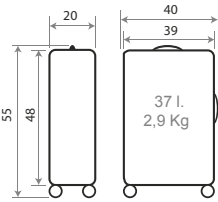

## TROLLEYS

Detalles / Details

Ref. 14001172021

Trolley 55cm  
**EXPANDIBLE**

El Patro

140011.

TROLLEYS #1720 #1750  
Detalles / Details

Forro / Lining

C/ 21  
Antracita /  
Anthracite

C/ 41  
Berenjena /  
Aubergine

C/ 30  
Marino /  
Navy

C/ 63  
Champagne

C/ 10  
Blanco / White

Ref. 140011173010

55cm

Ref. 140011175010