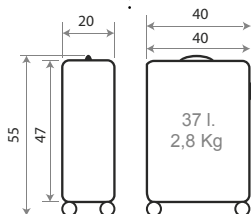

140003.

Wood

Composición / Composition: ABS

Ref. 140003198052

Necesar Adaptable ABS/
Adaptable Beauty Case ABS
29x21x15cm

Ref. 140003172031

Trolley 55cm

EXPANDIBLE

Ref. 140003173040

Trolley 55cm

NO EXPANDIBLE

40 52 65 55 70