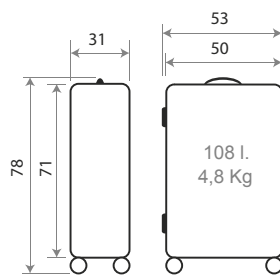

# New Trendy

Composición / Composition: Polipropileno / Polypropylene

TROLLEYS

Detalles / Details

Ref. 140032172054

**EXPANDIBLE**

Trolley 55cm

140032.

Ref. 140032172071  
55cm

Ref. 140032175061  
68cm

Ref. 140032181021  
78cm

Ref. 1400321800--  
Set/3 55/68/78cm

Ref. 1400321910--  
Set/2 68/78cm

Ref. 1400321760--  
Set/2 55/68cm

Polipropileno

140039.