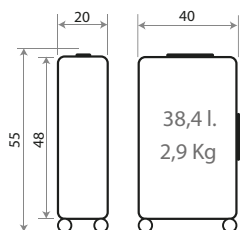

**Ref. 540001173051**  
Trolley 55cm

**Ref. 540001174051**  
Trolley 70cm

**Ref. 540001176051**  
Set/2 55 / 70 cm.

**530008. Roxbury**

Composición / Composition: ABS

**Ref. 530008120001**

Trolley 55cm

**Ref. 530008121001**

Trolley 70cm

**Ref. 530008 122 0 01**

Set/2 55 / 70 cm.

**Ref. 530008113001**

Necesar Adaptable ABS /  
Adaptable Beauty Case ABS  
29x21x15cm

**Ref. 530008120002**

Trolley 55cm

**Ref. 530008121002**

Trolley 70cm

**Ref. 530008122002**

Set/2 55 / 70 cm.

**Ref. 530008113002**

Necesar Adaptable ABS /  
Adaptable Beauty Case ABS  
29x21x15cm

**Ref. 530008120003**

Trolley 55cm

**Ref. 530008121003**

Trolley 70cm

**Ref. 530008122003**

Set/2 55 / 70 cm.

**Ref. 530008113003**

Necesar Adaptable ABS /  
Adaptable Beauty Case ABS  
29x21x15cm

**Ref. 530008120004**

Trolley 55cm

**Ref. 530008121004**